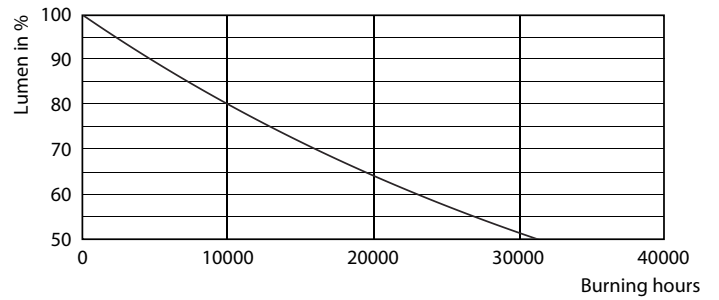

Product data

General Information	
Cap base	E27 [E27]
Nominal lifetime (nom.)	15000 h
Switching cycle	20000X
Technical type	2.7-25W
Light Technical	
Colour code	827 [CCT of 2,700 K]
Luminous flux (nom.)	250 lm
Luminous flux (rated) (nom.)	250 lm
Colour designation	Warm white (WW)
Correlated colour temperature (nom.)	2700 K
Luminous efficacy (rated) (nom.)	92.59 lm/W
Colour consistency	<6
Color rendering index (nom.)	80
LLMF at end of nominal lifetime (nom.)	70 %
Operating and Electrical	
Input frequency	50 to 60 Hz
Power (Rated) (Nom)	2.7 W

Photometric data

LEDbulb 25W E27 827 CL P45

LEDbulb 25W E14 827 CL B35

Classic filament LED candles and lustres

Lifetime

LEDbulb 40W E27 827 CL A60 D

LEDbulb 40W E27 827 CL A60 D