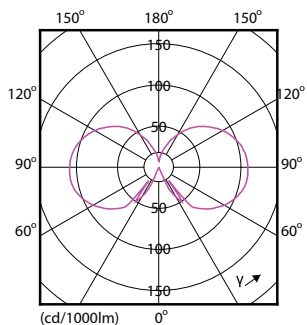

LEDbulb 25W E14 827 CL B35