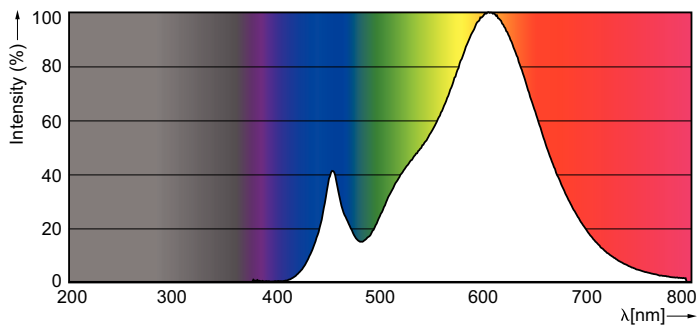

Photometric data

LEDbulb 25W E27 827 CL P45