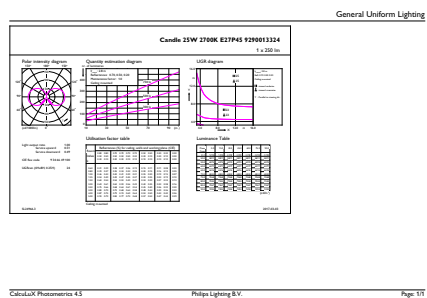

Photometric data

LEDbulb 25W E27 827 CL P45