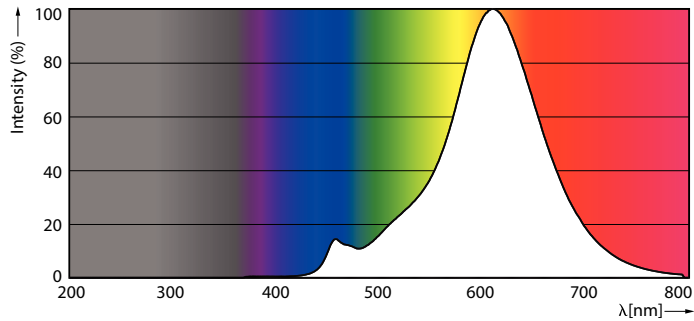

LEDbulb 48W E27 820 GOLD A60