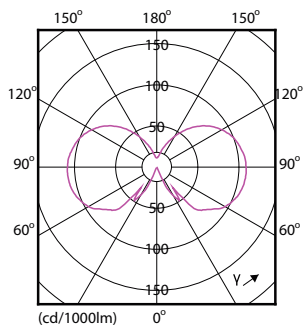

Product data

General Information	
Cap base	B22 [B22]
Nominal lifetime (nom.)	15000 h
Switching cycle	20000X
Technical type	7.5-48W
Light Technical	
Colour code	820 [CCT of 2,000 K]
Luminous flux (nom.)	610 lm
Luminous flux (rated) (nom.)	610 lm
Colour designation	Flame
Correlated colour temperature (nom.)	2000 K
Luminous efficacy (rated) (nom.)	81.33 lm/W
Colour consistency	<6
Color rendering index (nom.)	80
LLMF at end of nominal lifetime (nom.)	70 %
Operating and Electrical	
Input frequency	50 to 60 Hz
Power (Rated) (Nom)	7.5 W
Lamp current (nom.)	36 mA
Wattage equivalent	48 W

Decorative LED bulbs

Order code	70958000
Numerator – quantity per pack	1
Numerator – packs per outer box	10
Material no. (12NC)	929001333002

Net weight (piece)	0.030 kg
--------------------	----------

Dimensional drawing

Bulb A60 230V 7.5-48W600lm 2000K D Amber

Product	D	C
CLA LEDBulb D 7.5-48W A60 B22 820 GOLD	60 mm	102 mm

Photometric data

LEDbulb 48W B22 820 GOLD A60

LEDbulb 48W E27 820 GOLD A60

LEDbulb 40W E27 827 CL A60 D