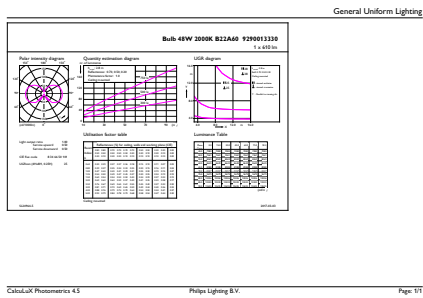

Photometric data

LEDbulb 48W B22 820 GOLD A60