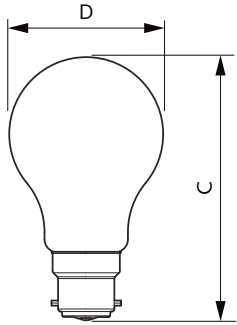

Product data

General Information	
Cap base	B22 [B22]
Nominal lifetime (nom.)	15000 h
Switching cycle	20000X
Technical type	7.5-48W
Light Technical	
Colour code	820 [CCT of 2,000 K]
Luminous flux (nom.)	610 lm
Luminous flux (rated) (nom.)	610 lm
Colour designation	Flame
Correlated colour temperature (nom.)	2000 K
Luminous efficacy (rated) (nom.)	81.33 lm/W
Colour consistency	<6
Color rendering index (nom.)	80
LLMF at end of nominal lifetime (nom.)	70 %
Operating and Electrical	
Input frequency	50 to 60 Hz
Power (Rated) (Nom)	7.5 W
Lamp current (nom.)	36 mA
Wattage equivalent	48 W

Decorative LED bulbs

Order code	70958000
Numerator – quantity per pack	1
Numerator – packs per outer box	10
Material no. (12NC)	929001333002

Net weight (piece)	0.030 kg
--------------------	----------

Dimensional drawing