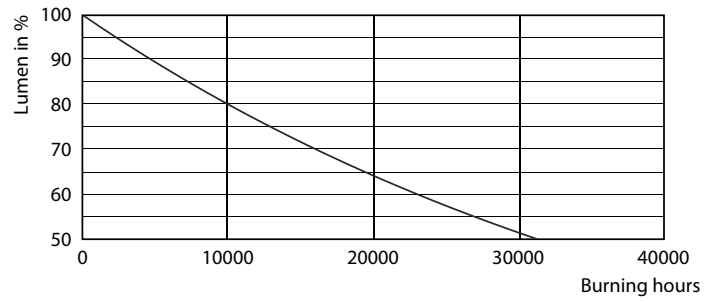

LEDbulb 40W E27 827 CL A60 D