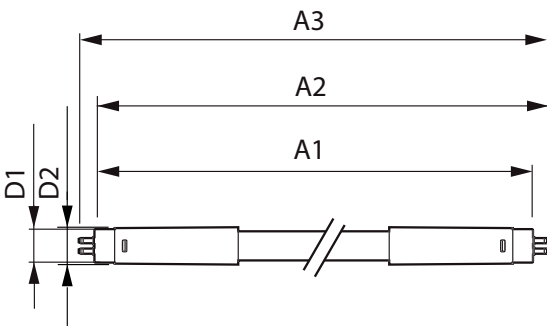

Product data

General Information		Warm-up time to 60% light (nom.)	
Cap base	G13 [Medium Bi-Pin Fluorescent]		0.5 s
Nominal lifetime (nom.)	60000 h	Power factor (nom.)	0.9
Switching cycle	50000X	Voltage (Nom)	220-240 V
Light Technical		Temperature	
Colour code	840 [CCT of 4,000 K]	T ambient (max.)	45 °C
Luminous flux (nom.)	2500 lm	T ambient (min.)	-20 °C
Correlated colour temperature (nom.)	4000 K	T storage (max.)	65 °C
Colour consistency	<6	T storage (min.)	-40 °C
Color rendering index (nom.)	83	T-Case maximum (nom.)	45 °C
LLMF at end of nominal lifetime (nom.)	70 %	Controls and Dimming	
Operating and Electrical		Dimmable	No
Input frequency	50 to 60 Hz	Mechanical and Housing	
Power (Rated) (Nom)	16 W	Product length	1200 mm
Starting time (nom.)	0.5 s		

Product Data

Full product code	871869670537700
Order product name	Master LEDtube Universal 1200mm UO 16W840 T8

EAN/UPC – product	8718696705377
Order code	70537700
Numerator – quantity per pack	1
Numerator – packs per outer box	10
Material no. (12NC)	929001336102
Net weight (piece)	0.270 kg

Dimensional drawing

TLED 16.5W-36W 2500lm 160D 4000K ND

Product	D1	D2	A1	A2	A3
Master LEDtube Universal 1200mm UO 16W840 T8	25.7 mm	28 mm	1199.4 mm	1206.5 mm	1213.6 mm

Photometric data

LEDtube 1200mm 16W G13 840 2500lm