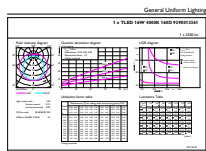

Product data

General Information		Warm-up time to 60% light (nom.)	
Cap base	G13 [Medium Bi-Pin Fluorescent]		0.5 s
Nominal lifetime (nom.)	60000 h	Power factor (nom.)	0.9
Switching cycle	50000X	Voltage (Nom)	220-240 V
Light Technical		Temperature	
Colour code	840 [CCT of 4,000 K]	T ambient (max.)	45 °C
Luminous flux (nom.)	2500 lm	T ambient (min.)	-20 °C
Correlated colour temperature (nom.)	4000 K	T storage (max.)	65 °C
Colour consistency	<6	T storage (min.)	-40 °C
Color rendering index (nom.)	83	T-Case maximum (nom.)	45 °C
LLMF at end of nominal lifetime (nom.)	70 %	Controls and Dimming	
Operating and Electrical		Dimmable	No
Input frequency	50 to 60 Hz	Mechanical and Housing	
Power (Rated) (Nom)	16 W	Product length	1200 mm
Starting time (nom.)	0.5 s		

Dimensional drawing

TLED 16.5W-36W 2500lm 160D 4000K ND

Product	D1	D2	A1	A2	A3
Master LEDtube Universal 1200mm UO 16W840 T8	25.7 mm	28 mm	1199.4 mm	1206.5 mm	1213.6 mm

Photometric data

LEDtube 1200mm 16W G13 840 2500lm