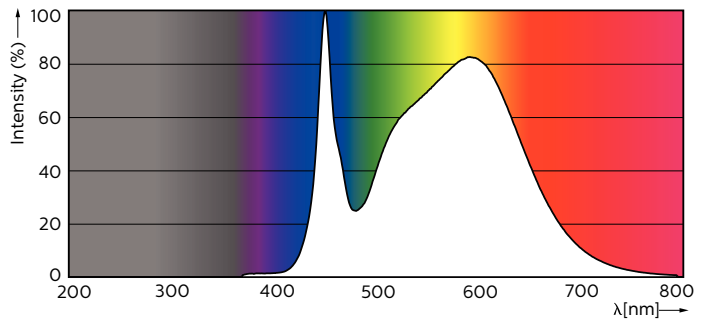

LEDtube 1200mm 16W G13 840 2500lm