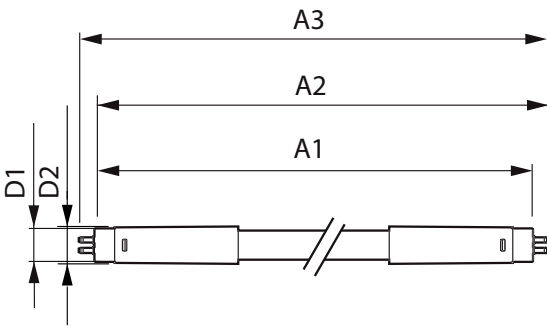

MASTER LEDtube Universal T8

Controls and Dimming

Dimmable	No
----------	----

Mechanical and Housing

Bulb Material	Plastic
Product Length	1200 mm

Approval and Application

Energy Efficiency Label (EEL)	A++
Energy Saving Product	Yes
Approbation Marks	RoHS compliance TUV CE marking KEMA Keur certificate
Energy Consumption kWh/1000 h	16 kWh

Product Data

XUCDM.COPY.Product.Title	Master LEDtube Universal 1200mm UO 16W840 T8
EAN/UPC - Product	8718696705377
Order code	347153
Numerator - Quantity Per Pack	1
Numerator - Packs per outer box	10
Material Nr. (12NC)	929001336102
Net Weight (Piece)	0.270 kg

Dimensional drawing

TLED 16.5W-36W 2500lm 160D 4000K ND

Product	D1	D2	A1	A2	A3
Master LEDtube Universal 1200mm UO 16W840 T8	25.7 mm	28 mm	1199.4 mm	1206.5 mm	1213.6 mm

Photometric data

LEDtube 1200mm 16W G13 840 2500lm