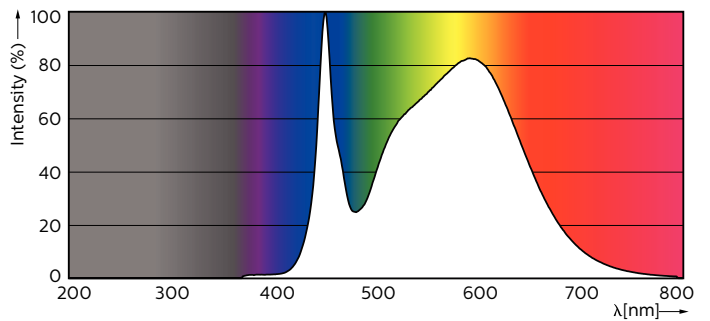

LEDtube 1200mm 16W G13 840 2500lm

LEDtube 1200mm 16W G13 840 2500lm