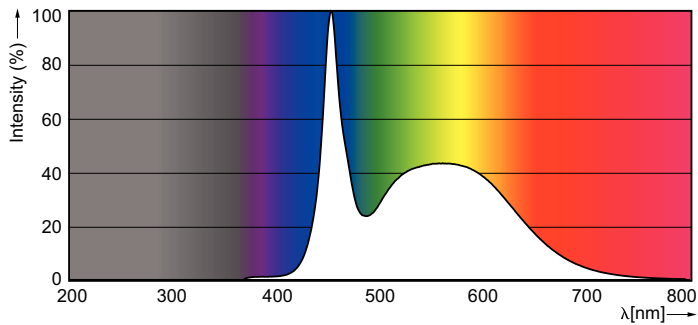

Photometric data

LEDtube 1200mm 16W G13 865 2500lm