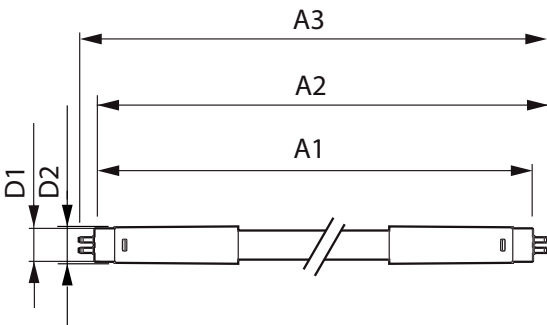

MASTER LEDtube Universal T8

Controls and Dimming

Dimmable	No
----------	----

Mechanical and Housing

Product length	1200 mm
----------------	---------

Approval and Application

Energy efficiency label (EEL)	A++
Energy-saving product	Yes
Approval marks	RoHS compliance CE marking KEMA Keur certificate
Energy Consumption kWh/1000 h	16 kWh

Product Data

Full product code	871869670539100
Order product name	Master LEDtube Universal 1200mm UO 16W865 T8
EAN/UPC – product	8718696705391
Order code	70539100
Numerator – quantity per pack	1
Numerator – packs per outer box	10
Material no. (12NC)	929001336202
Net weight (piece)	0.270 kg

Dimensional drawing

TLED 16.5W-36W 2500lm 160D 6500K ND

Product	D1	D2	A1	A2	A3
Master LEDtube Universal 1200mm UO 16W865 T8	25.7 mm	28 mm	1199.4 mm	1206.5 mm	1213.6 mm

Photometric data

LEDtube 1200mm 16W G13 865 2500lm