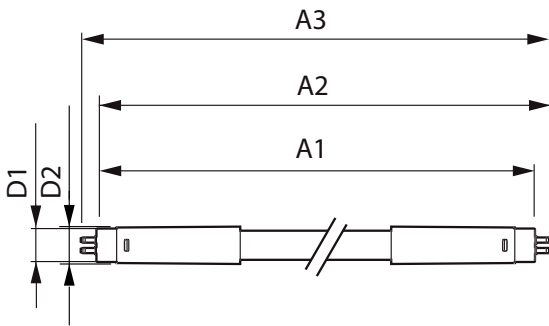

Product data

General Information		LLMF At End Of Nominal Lifetime (Nom) 70 %	
Base	G13 [Medium Bi-Pin Fluorescent]		
Main Application	Industrial		
Nominal Lifetime (Nom)	60000 h		
Switching Cycle	50000X		
B50L70	60000 h		
Light Technical		Operating and Electrical	
Color Code	865 [CCT of 6500K]	Input Frequency	50 to 60 Hz
Initial lumen (Nom)	2500 lm	Power (Rated) (Nom)	16 W
Luminous Flux (Rated) (Nom)	2500 lm	Lamp Current (Nom)	75 mA
Correlated Color Temperature (Nom)	6500 K	Starting Time (Nom)	0.5 s
Color Consistency	<6	Warm Up Time to 60% Light (Nom)	0.5 s
Color Rendering Index (Nom)	83	Power Factor (Nom)	0.9
		Voltage (Nom)	220-240 V
		Temperature	
		T-Ambient (Max)	45 °C
		T-Ambient (Min)	-20 °C

MASTER LEDtube Universal T8

T-Storage (Max)	65 °C
T-Storage (Min)	-40 °C
T-Case Maximum (Nom)	45 °C
Controls and Dimming	
Dimmable	No
Mechanical and Housing	
Bulb Material	Plastic
Product Length	1200 mm
Approval and Application	
Energy Efficiency Label (EEL)	A++
Energy Saving Product	Yes
Approbation Marks	RoHS compliance TUV CE marking KEMA Keur certificate

Energy Consumption kWh/1000 h	16 kWh
Product Data	
XUCDM.COPY.Product.Title	Master LEDtube Universal 1200mm UO 16W865 T8
EAN/UPC - Product	8718696705391
Order code	344325
Numerator - Quantity Per Pack	1
Numerator - Packs per outer box	10
Material Nr. (12NC)	929001336202
Net Weight (Piece)	0.270 kg

Dimensional drawing

TLED 16.5W-36W 2500lm 160D 6500K ND

Product	D1	D2	A1	A2	A3
Master LEDtube Universal 1200mm UO 16W865 T8	25.7 mm	28 mm	1199.4 mm	1206.5 mm	1213.6 mm

Photometric data

LEDtubes, TLED T12 120-277V 20W 6500K G13