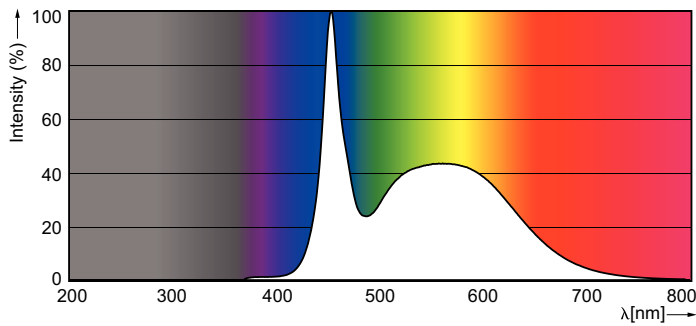

Photometric data

LEDtubes, TLED T12 120-277V 20W 6500K G13

LEDtube 1200mm 16W G13 865 2500lm