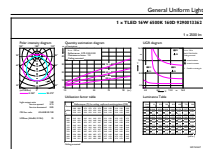

Energy Consumption kWh/1000 h	16 kWh
Product Data	
XUCDM.COPY.Product.Title	Master LEDtube Universal 1200mm UO 16W865 T8
EAN/UPC - Product	8718696705391
Order code	344325
Numerator - Quantity Per Pack	1
Numerator - Packs per outer box	10
Material Nr. (12NC)	929001336202
Net Weight (Piece)	0.270 kg

Dimensional drawing

TLED 16.5W-36W 2500lm 160D 6500K ND

Product	D1	D2	A1	A2	A3
Master LEDtube Universal 1200mm UO 16W865 T8	25.7 mm	28 mm	1199.4 mm	1206.5 mm	1213.6 mm

Photometric data

LEDtubes, TLED T12 120-277V 20W 6500K G13