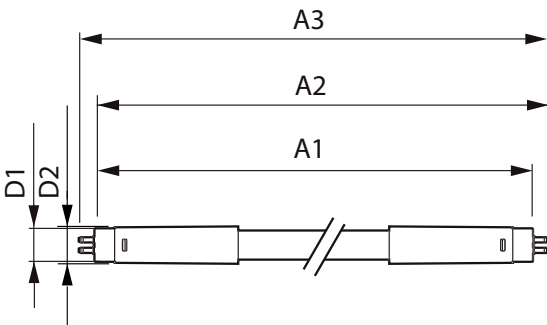

MASTER LEDtube Universal T8

Mechanical and Housing

Bulb Material	Plastic
Product Length	1200 mm

Approval and Application

Energy Efficiency Label (EEL)	A++
Energy Saving Product	Yes
Approval Marks	RoHS compliance TUV CE marking KEMA Keur certificate
Energy Consumption kWh/1000 h	16 kWh

Product Data

Full product code	871869670539100
-------------------	-----------------

Order product name	Master LEDtube Universal 1200mm UO 16W865 T8
EAN/UPC - Product	8718696705391
Order code	929001336202
Numerator - Quantity Per Pack	1
Numerator - Packs per outer box	10
Material Nr. (12NC)	929001336202
Net Weight (Piece)	0.270 kg

Dimensional drawing

TLED 16.5W-36W 2500lm 160D 6500K ND

Product	D1	D2	A1	A2	A3
Master LEDtube Universal 1200mm UO 16W865 T8	25.7 mm	28 mm	1199.4 mm	1206.5 mm	1213.6 mm

Photometric data

LEDtubes, TLED T12 120-277V 20W 6500K G13