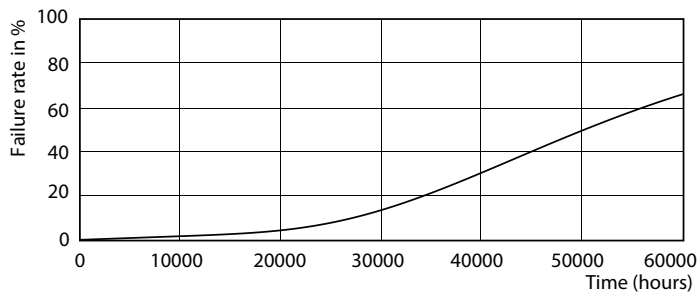

Lifetime

LEDtube 1200mm 16W G13