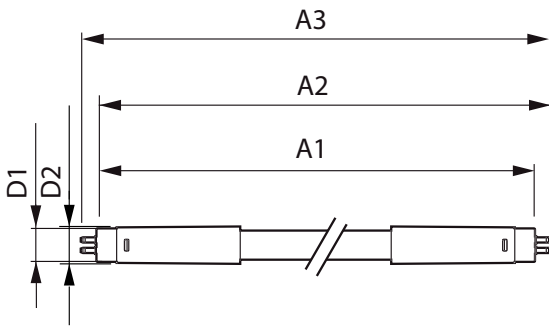

MASTER LEDtube Universal T8

T-Case Maximum (Nom)	45 °C
Controls and Dimming	
Dimmable	No
Mechanical and Housing	
Bulb Material	Plastic
Product Length	1500 mm
Approval and Application	
Energy Efficiency Label (EEL)	A++
Energy Saving Product	Yes
Approval Marks	RoHS compliance TUV CE marking KEMA Keur certificate

Energy Consumption kWh/1000 h	24 kWh
Product Data	
Full product code	871869672851200
Order product name	Master LEDtube Universal 1500mm UO 24W830 T8
EAN/UPC - Product	8718696728512
Order code	929001336302
Numerator - Quantity Per Pack	1
Numerator - Packs per outer box	10
Material Nr. (12NC)	929001336302
Net Weight (Piece)	0.450 kg

Dimensional drawing

TLED 24.5W-58W 3700lm 160D 3000K ND

Product	D1	D2	A1	A2	A3
Master LEDtube Universal 1500mm UO 24W830 T8	25.7 mm	28 mm	1500 mm	1507.1 mm	1514.2 mm

Photometric data

LEDtube 1500mm 24W G13 830 3400lm