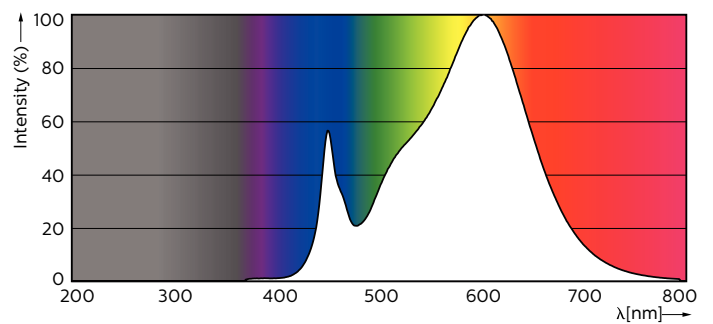

LEDtube 1500mm 24W G13 830 3400lm