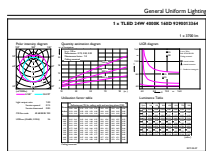

Photometric data

LEDtube 1500mm 24W G13 840 3700lm