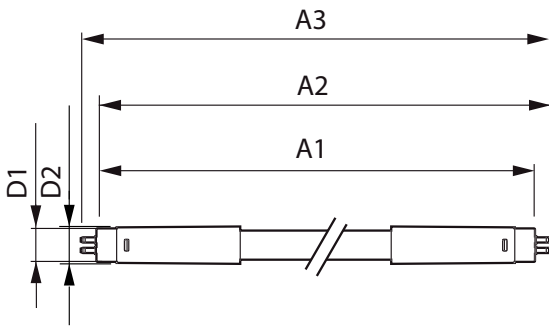

MASTER LEDtube Universal T8

T-Case Maximum (Nom)	45 °C
Controls and Dimming	
Dimmable	No
Mechanical and Housing	
Bulb Material	Plastic
Product Length	1500 mm
Approval and Application	
Energy Efficiency Label	A++
Energy Saving Product	Yes
Approval Marks	RoHS compliance TUV CE marking KEMA Keur certificate

Energy Consumption kWh/1000 h	24 kWh
Product Data	
Full product code	871869670533900
Order product name	Master LEDtube Universal 1500mm UO 24W840 T8
EAN/UPC - Product	8718696705339
Order code	70533900
Numerator - Quantity Per Pack	1
Numerator - Packs per outer box	10
Material Nr. (12NC)	929001336402
Net Weight (Piece)	0.450 kg

Dimensional drawing

TLED 24.5W-58W 3700lm 160D 4000K ND

Product	D1	D2	A1	A2	A3
Master LEDtube Universal 1500mm UO 24W840 T8	25.7 mm	28 mm	1500 mm	1507.1 mm	1514.2 mm

Photometric data

LEDtube 1500mm 24W G13 840 3700lm