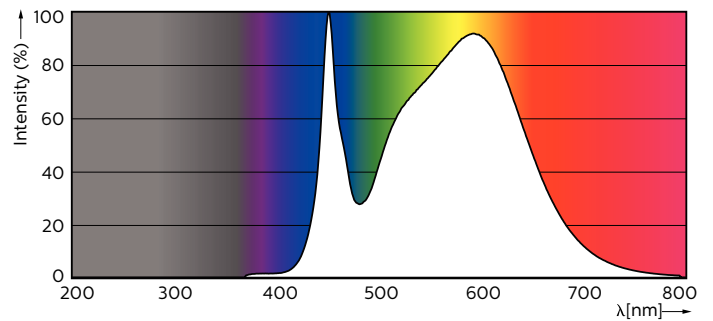

LEDtube 1500mm 24W G13 840 3700lm