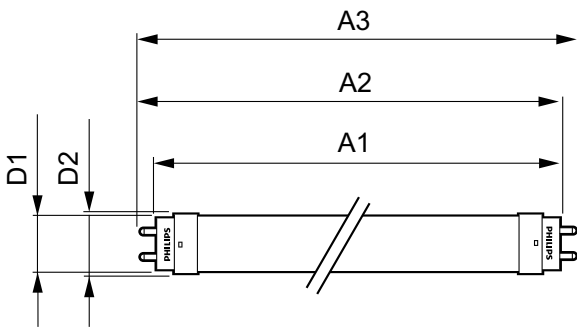

CorePro LEDtube EM/Mains

Approval and Application

Energy efficiency label (EEL)	A+
Energy-saving product	Yes
Approval marks	CE marking RoHS compliance KEMA Keur certificate
Energy Consumption kWh/1000 h	20 kWh

Product Data

Full product code	871869671091300

Order product name	CorePro LEDtube 1500mm 20W 840
EAN/UPC – product	8718696710913
Order code	71091300
Numerator – quantity per pack	1
Numerator – packs per outer box	10
Material no. (12NC)	929001337902
Net weight (piece)	0.270 kg

Warnings and Safety

Dimensional drawing

TLED 5ft 220-240V 20-57W 2200lm 4000K

Product	D1	D2	A1	A2	A3
CorePro LEDtube 1500mm 20W 840	25.7 mm	28 mm	1500 mm	1507.1 mm	1514.2 mm

Photometric data