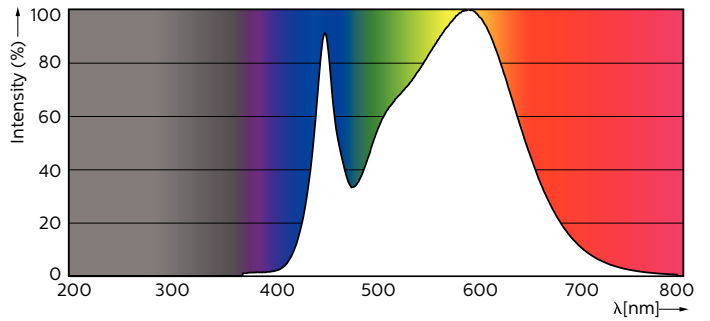

LEDtube 1500mm 20W G13 840 2200lm

LEDtube 1500mm 20W G13 840 2200lm