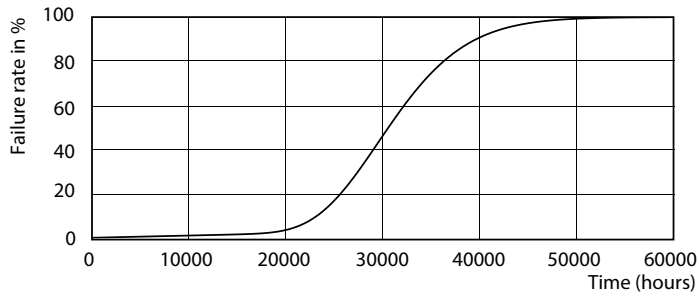

Lifetime

LEDtube 1500mm 20W G13 840 2200lm