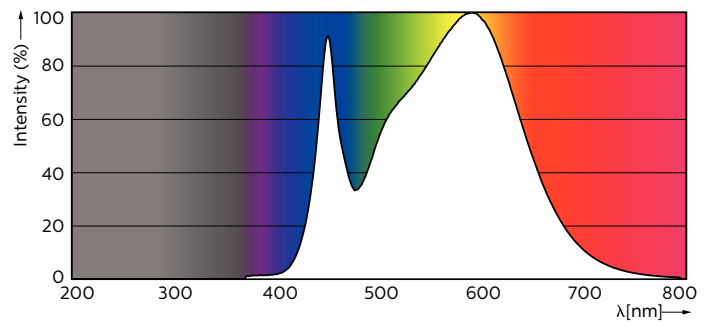

LEDtube 1500mm 20W G13 840 2200lm