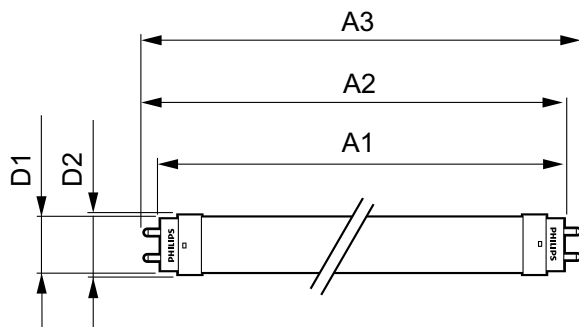

CorePro LEDtube EM/Mains T8

Energy Consumption kWh/1000 h	20 kWh
Product Data	
Full product code	871869671091300
Order product name	CorePro LEDtube 1500mm 20W 840
EAN/UPC - Product	8718696710913
Order code	929001337902

Numerator - Quantity Per Pack	1
Numerator - Packs per outer box	10
Material Nr. (12NC)	929001337902
Net Weight (Piece)	0.270 kg

Warnings and Safety

Dimensional drawing

TLED 5ft 220-240V 20-57W 2200lm 4000K

Product	D1	D2	A1	A2	A3
CorePro LEDtube 1500mm 20W 840	25.7 mm	28 mm	1500 mm	1507.1 mm	1514.2 mm

Photometric data

General Uniform Lighting

LEDtube 1500mm 20W G13 840 2200lm