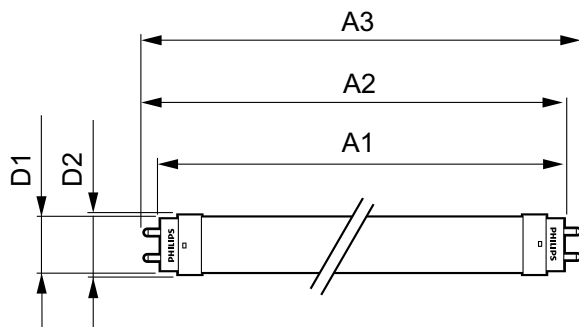

Approval and Application	
Energy efficiency label (EEL)	A+
Energy-saving product	Yes
Approval marks	CE marking RoHS compliance KEMA Keur certificate

CorePro LEDtube EM/Mains

Energy Consumption kWh/1000 h	20 kWh
Product Data	
Full product code	871869671095100
Order product name	CorePro LEDtube 1500mm 20W 865
EAN/UPC – product	8718696710951
Order code	71095100

Numerator – quantity per pack	1
Numerator – packs per outer box	10
Material no. (12NC)	929001338002
Net weight (piece)	0.270 kg

Warnings and Safety

Dimensional drawing

TLED 5ft 220-240V 20-57W 2200lm 6500K

Product	D1	D2	A1	A2	A3
CorePro LEDtube 1500mm 20W 865	25.7 mm	28 mm	1500 mm	1507.1 mm	1514.2 mm

Photometric data

LEDtube 1500mm 20W G13 865 2200lm

LEDtube 1500mm 20W G13 840 2200lm

CorePro LEDtube EM/Mains