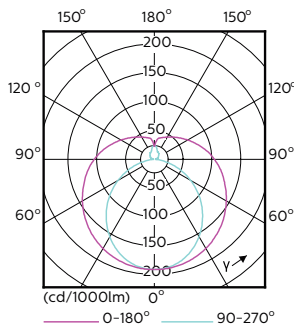

Numerator – quantity per pack	1
Numerator – packs per outer box	10
Material no. (12NC)	929001338002
Net weight (piece)	0.270 kg

Warnings and Safety

Dimensional drawing

TLED 5ft 220-240V 20-57W 2200lm 6500K

Product	D1	D2	A1	A2	A3
CorePro LEDtube 1500mm 20W 865	25.7 mm	28 mm	1500 mm	1507.1 mm	1514.2 mm

Photometric data

LEDtube 1500mm 20W G13 865 2200lm

LEDtube 1500mm 20W G13 840 2200lm

CorePro LEDtube EM/Mains