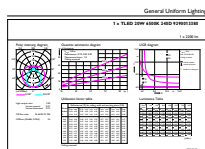

Numerator – quantity per pack	1
Numerator – packs per outer box	10
Material no. (12NC)	929001338002
Net weight (piece)	0.270 kg

Warnings and Safety

Dimensional drawing

TLED 5ft 220-240V 20-57W 2200lm 6500K

Product	D1	D2	A1	A2	A3
CorePro LEDtube 1500mm 20W 865	25.7 mm	28 mm	1500 mm	1507.1 mm	1514.2 mm

Photometric data

LEDtube 1500mm 20W G13 865 2200lm

LEDtube 1500mm 20W G13 840 2200lm

CorePro LEDtube EM/Mains