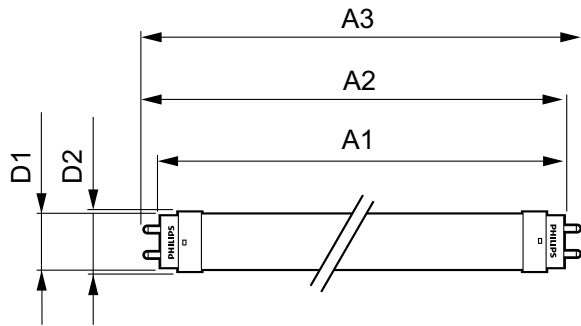

CorePro LEDtube EM/Mains T8

Energy Consumption kWh/1000 h	20 kWh
Product Data	
Full product code	871869671095100
Order product name	CorePro LEDtube 1500mm 20W 865
EAN/UPC - Product	8718696710951
Order code	929001338002

Numerator - Quantity Per Pack	1
Numerator - Packs per outer box	10
Material Nr. (12NC)	929001338002
Net Weight (Piece)	0.270 kg

Warnings and Safety

Dimensional drawing

TLED 5ft 220-240V 20-57W 2200lm 6500K

Product	D1	D2	A1	A2	A3
CorePro LEDtube 1500mm 20W 865	25.7 mm	28 mm	1500 mm	1507.1 mm	1514.2 mm

Photometric data