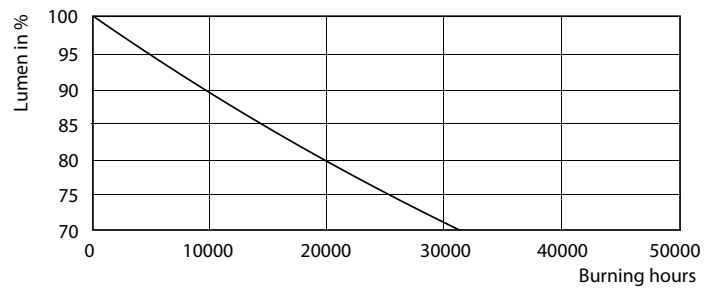

LEDtube 1500mm 20W G13 840 2200lm