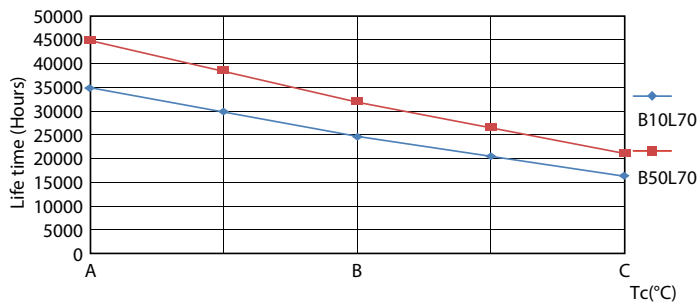

CorePro tubo LED EM/230V T8

Dados fotométricos

Spectral Power Distribution Colour - CorePro LEDtube 1500mm 20W 865

Vida útil

Life Expectancy Diagram - CorePro LEDtube 1500mm 20W 865

Life Expectancy Diagram - CorePro LEDtube 1500mm 20W 865