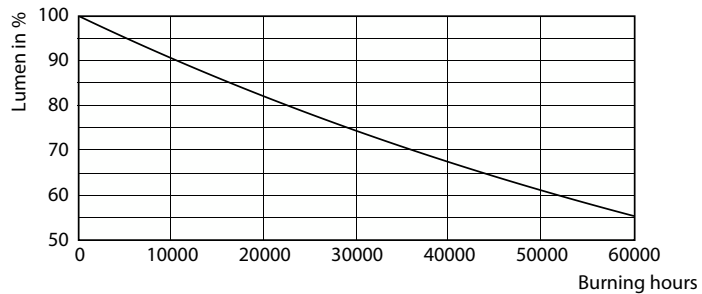

CorePro tubo LED EM/230V T8

Vida útil

Lumen Maintenance Diagram - CorePro LEDtube 1500mm 20W 865