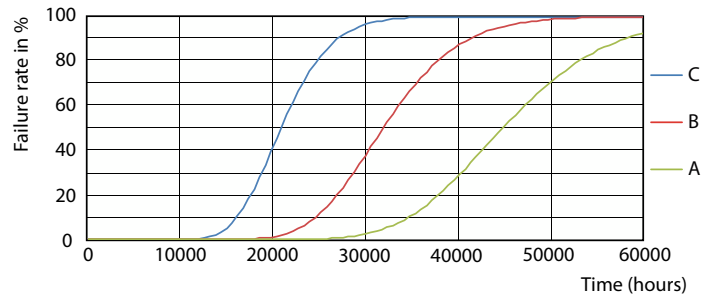

CorePro tubo LED EM/230V T8

Dados fotométricos

Spectral Power Distribution Colour - CorePro LEDtube 1500mm 20W 865

Vida útil

Life Expectancy Diagram - CorePro LEDtube 1500mm 20W 865

Life Expectancy Diagram - CorePro LEDtube 1500mm 20W 865