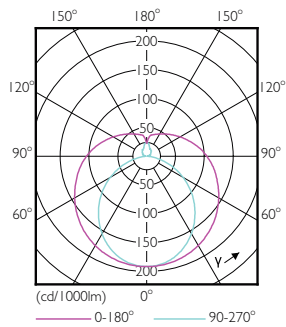

Photometric data

LEDtube Ecofit 16W G13 840 24D ND

LEDtube Ecofit 20W G13 840 24D ND