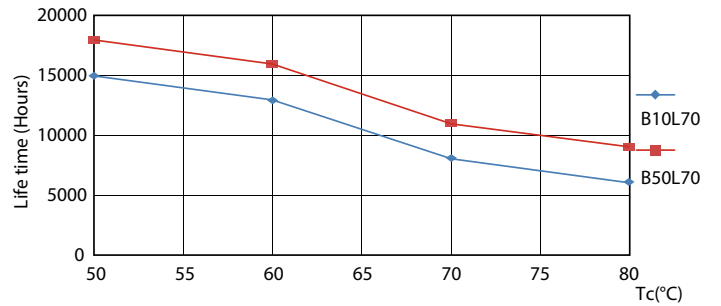

LEDtube Ecofit 16W G13 840 24D ND

LEDtube Ecofit 16W G13 840 24D ND