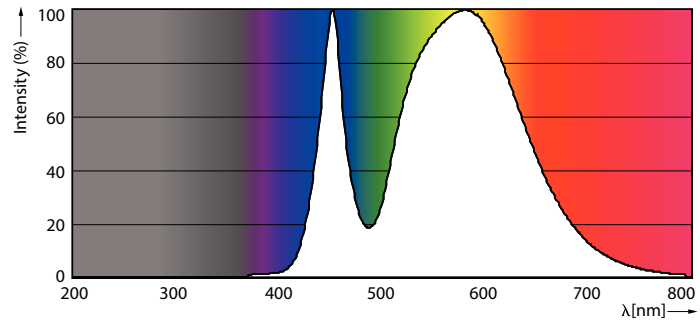

Photometric data

LEDtube Ecofit 16W G13 840 24D ND

LEDtube Ecofit 20W G13 840 24D ND