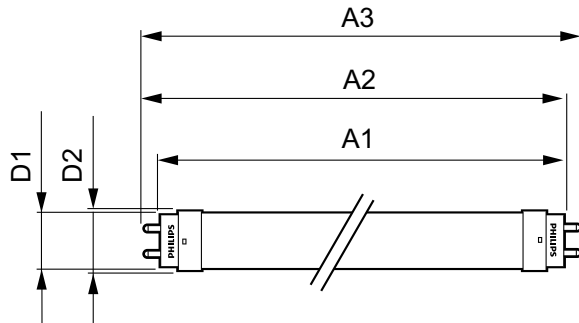

### Product data

General Information		Warm-up time to 60% light (nom.)		0.5 s
Cap base	G13 [ Medium Bi-Pin Fluorescent]	Power factor (nom.)	0.5	
Main application	Industrial	Voltage (Nom)	220-240 V	
Nominal lifetime (nom.)	15000 h	<b>Temperature</b>		
Switching cycle	50000X	T ambient (max.)	45 °C	
<b>Light Technical</b>		T ambient (min.)	-20 °C	
Colour Code	840 [ CCT of 4,000 K]	T storage (max.)	65 °C	
Technical Beam Angle (Nom)	240 °	T storage (min.)	-40 °C	
Lamp Luminous Flux 25°C EL (Nom)	2000 lm	T-Case maximum (nom.)	60 °C	
Lamp Luminous Flux (Nom)	2000 lm	<b>Controls and Dimming</b>		
Colour Temperature, horizontal (Nom)	4000 K	Dimmable	No	
Lamp Luminous Efficacy EM (Nom)	100.00 lm/W	<b>Mechanical and Housing</b>		
Colour consistency	<6	Product length	1500 mm	
Colour Rendering Index, horiz (Nom)	80	<b>Approval and Application</b>		
LLMF at end of nominal lifetime (nom.)	70 %	Energy efficiency label (EEL)	A+	
<b>Operating and Electrical</b>		Energy-saving product	Yes	
Input frequency	50 to 60 Hz	Approval marks	RoHS compliance CE marking KEMA Keur certificate	
Power (Rated) (Nom)	20 W			
Lamp current (nom.)	155 mA			
Starting time (nom.)	0.5 s			

# Ecofit Ledtubes T8

Energy Consumption kWh/1000 h	20 kWh
<b>Product Data</b>	
Full product code	871869959530200
Order product name	Ecofit LEDtube 1500mm 20W 840 T8
EAN/UPC – product	8718699595302
Order code	59530200

## Dimensional drawing

Product	D1	D2	A1	A2	A3
Ecofit LEDtube 1500mm 20W 840 T8	25.7 mm	28 mm	1500 mm	1507.1 mm	1514.2 mm

TLED 5ft 220-240V 20-57W 2000lm 4000K