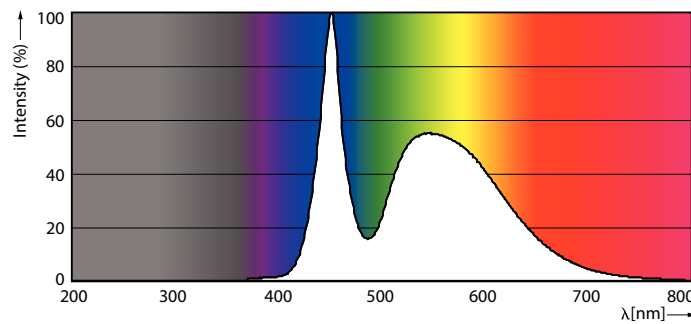

LEDtube Ecofit 16W G13 865 24D ND