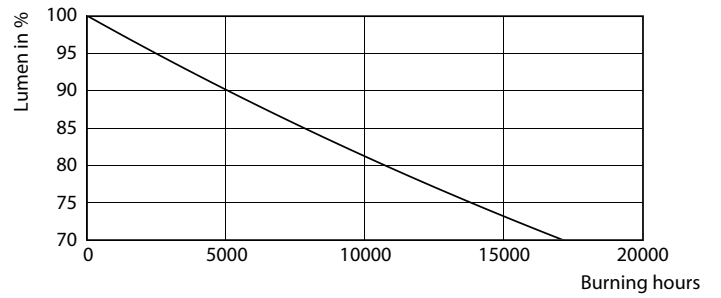

Product data

General Information		Warm-up time to 60% light (nom.)	
Cap base	G13 [Medium Bi-Pin Fluorescent]		0.5 s
Main application	Industrial	Power factor (nom.)	0.5
Nominal lifetime (nom.)	15000 h	Voltage (Nom)	220-240 V
Switching cycle	50000X	Temperature	
Light Technical		T ambient (max.)	45 °C
Colour Code	865 [CCT of 6,500 K]	T ambient (min.)	-20 °C
Technical Beam Angle (Nom)	240 °	T storage (max.)	65 °C
Lamp Luminous Flux 25°C EL (Nom)	2000 lm	T storage (min.)	-40 °C
Lamp Luminous Flux (Nom)	2000 lm	T-Case maximum (nom.)	60 °C
Colour Temperature, horizontal (Nom)	6500 K	Controls and Dimming	
Lamp Luminous Efficacy EM (Nom)	100.00 lm/W	Dimmable	No
Colour consistency	<6	Mechanical and Housing	
Colour Rendering Index, horiz (Nom)	80	Product length	1500 mm
LLMF at end of nominal lifetime (nom.)	70 %	Approval and Application	
Operating and Electrical		Energy efficiency label (EEL)	A+
Input frequency	50 to 60 Hz	Energy-saving product	Yes
Power (Rated) (Nom)	20 W	Approval marks	RoHS compliance CE marking KEMA Keur certificate
Lamp current (nom.)	155 mA		
Starting time (nom.)	0.5 s		

Photometric data

LEDtube Ecofit 16W G13 840 24D ND

LEDtube Ecofit 20W G13 865 24D ND

LEDtube Ecofit 16W G13 865 24D ND

Ecofit Ledtubes T8

Lifetime

LEDtube Ecofit 16W G13 840 24D ND

LEDtube Ecofit 16W G13 840 24D ND