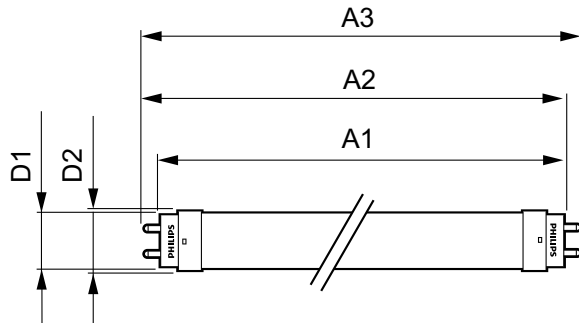

Product data

General Information		Warm-up time to 60% light (nom.)	
Cap base	G13 [Medium Bi-Pin Fluorescent]		0.5 s
Main application	Industrial	Power factor (nom.)	0.5
Nominal lifetime (nom.)	15000 h	Voltage (Nom)	220-240 V
Switching cycle	50000X	Temperature	
Light Technical		T ambient (max.)	45 °C
Colour Code	865 [CCT of 6,500 K]	T ambient (min.)	-20 °C
Technical Beam Angle (Nom)	240 °	T storage (max.)	65 °C
Lamp Luminous Flux 25°C EL (Nom)	2000 lm	T storage (min.)	-40 °C
Lamp Luminous Flux (Nom)	2000 lm	T-Case maximum (nom.)	60 °C
Colour Temperature, horizontal (Nom)	6500 K	Controls and Dimming	
Lamp Luminous Efficacy EM (Nom)	100.00 lm/W	Dimmable	No
Colour consistency	<6	Mechanical and Housing	
Colour Rendering Index, horiz (Nom)	80	Product length	1500 mm
LLMF at end of nominal lifetime (nom.)	70 %	Approval and Application	
Operating and Electrical		Energy efficiency label (EEL)	A+
Input frequency	50 to 60 Hz	Energy-saving product	Yes
Power (Rated) (Nom)	20 W	Approval marks	RoHS compliance CE marking KEMA Keur certificate
Lamp current (nom.)	155 mA		
Starting time (nom.)	0.5 s		

Ecofit Ledtubes T8

Energy Consumption kWh/1000 h	20 kWh
Product Data	
Full product code	871869959532600
Order product name	Ecofit LEDtube 1500mm 20W 865 T8
EAN/UPC – product	8718699595326
Order code	59532600

Numerator – quantity per pack	1
Numerator – packs per outer box	10
Material no. (12NC)	929001338202
Net weight (piece)	0.270 kg

Dimensional drawing

TLED 5ft 220-240V 20-57W 2000lm 6500K

Product	D1	D2	A1	A2	A3
Ecofit LEDtube 1500mm 20W 865 T8	25.7 mm	28 mm	1500 mm	1507.1 mm	1514.2 mm