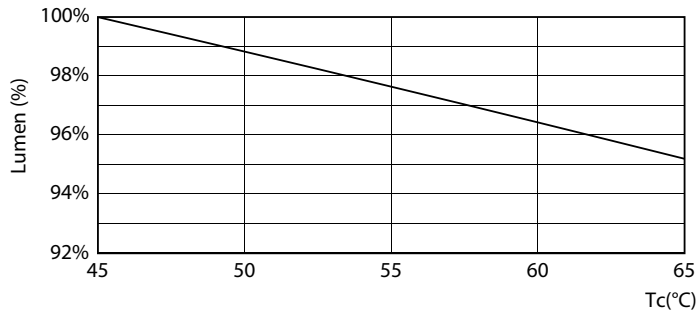

Product data

General Information		Warm-up time to 60% light (nom.)	
Cap base	G13 [Medium Bi-Pin Fluorescent]		0.5 s
Main application	Industrial	Power factor (nom.)	0.5
Nominal lifetime (nom.)	15000 h	Voltage (Nom)	220-240 V
Switching cycle	50000X	Temperature	
Light Technical		T ambient (max.)	45 °C
Colour Code	865 [CCT of 6,500 K]	T ambient (min.)	-20 °C
Technical Beam Angle (Nom)	240 °	T storage (max.)	65 °C
Lamp Luminous Flux 25°C EL (Nom)	2000 lm	T storage (min.)	-40 °C
Lamp Luminous Flux (Nom)	2000 lm	T-Case maximum (nom.)	60 °C
Colour Temperature, horizontal (Nom)	6500 K	Controls and Dimming	
Lamp Luminous Efficacy EM (Nom)	100.00 lm/W	Dimmable	No
Colour consistency	<6	Mechanical and Housing	
Colour Rendering Index, horiz (Nom)	80	Product length	1500 mm
LLMF at end of nominal lifetime (nom.)	70 %	Approval and Application	
Operating and Electrical		Energy efficiency label (EEL)	A+
Input frequency	50 to 60 Hz	Energy-saving product	Yes
Power (Rated) (Nom)	20 W	Approval marks	RoHS compliance CE marking KEMA Keur certificate
Lamp current (nom.)	155 mA		
Starting time (nom.)	0.5 s		

Numerator – quantity per pack	1
Numerator – packs per outer box	10
Material no. (12NC)	929001338202
Net weight (piece)	0.270 kg

Dimensional drawing

TLED 5ft 220-240V 20-57W 2000lm 6500K

Product	D1	D2	A1	A2	A3
Ecofit LEDtube 1500mm 20W 865 T8	25.7 mm	28 mm	1500 mm	1507.1 mm	1514.2 mm

Photometric data

LEDtube Ecofit 16W G13 840 24D ND

LEDtube Ecofit 20W G13 865 24D ND

LEDtube Ecofit 16W G13 865 24D ND

Ecofit Ledtubes T8

Lifetime

LEDtube Ecofit 16W G13 840 24D ND

LEDtube Ecofit 16W G13 840 24D ND