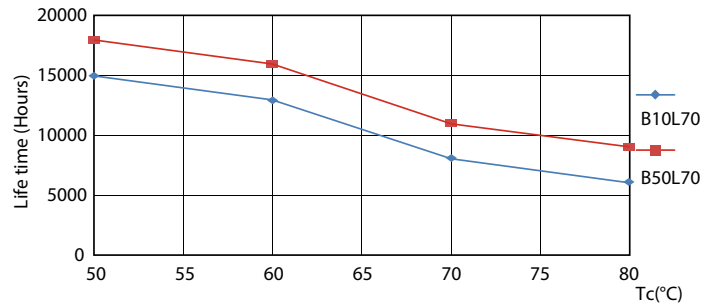

Product data

General Information		Warm-up time to 60% light (nom.)	
Cap base	G13 [Medium Bi-Pin Fluorescent]		0.5 s
Main application	Industrial	Power factor (nom.)	0.5
Nominal lifetime (nom.)	15000 h	Voltage (Nom)	220-240 V
Switching cycle	50000X	Temperature	
Light Technical		T ambient (max.)	45 °C
Colour Code	865 [CCT of 6,500 K]	T ambient (min.)	-20 °C
Technical Beam Angle (Nom)	240 °	T storage (max.)	65 °C
Lamp Luminous Flux 25°C EL (Nom)	2000 lm	T storage (min.)	-40 °C
Lamp Luminous Flux (Nom)	2000 lm	T-Case maximum (nom.)	60 °C
Colour Temperature, horizontal (Nom)	6500 K	Controls and Dimming	
Lamp Luminous Efficacy EM (Nom)	100.00 lm/W	Dimmable	No
Colour consistency	<6	Mechanical and Housing	
Colour Rendering Index, horiz (Nom)	80	Product length	1500 mm
LLMF at end of nominal lifetime (nom.)	70 %	Approval and Application	
Operating and Electrical		Energy efficiency label (EEL)	A+
Input frequency	50 to 60 Hz	Energy-saving product	Yes
Power (Rated) (Nom)	20 W	Approval marks	RoHS compliance CE marking KEMA Keur certificate
Lamp current (nom.)	155 mA		
Starting time (nom.)	0.5 s		

Numerator – quantity per pack	1
Numerator – packs per outer box	10
Material no. (12NC)	929001338202
Net weight (piece)	0.270 kg

Dimensional drawing

TLED 5ft 220-240V 20-57W 2000lm 6500K

Product	D1	D2	A1	A2	A3
Ecofit LEDtube 1500mm 20W 865 T8	25.7 mm	28 mm	1500 mm	1507.1 mm	1514.2 mm

Photometric data

LEDtube Ecofit 16W G13 840 24D ND

LEDtube Ecofit 20W G13 865 24D ND

LEDtube Ecofit 16W G13 865 24D ND

Ecofit Ledtubes T8

Lifetime

LEDtube Ecofit 16W G13 840 24D ND

LEDtube Ecofit 16W G13 840 24D ND