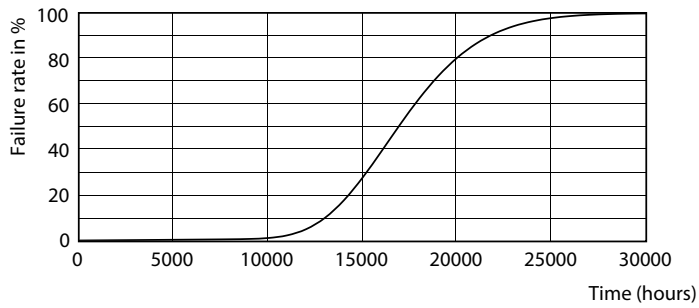

Product data

General Information		Warm-up time to 60% light (nom.)	
Cap base	G13 [Medium Bi-Pin Fluorescent]		0.5 s
Main application	Industrial	Power factor (nom.)	0.5
Nominal lifetime (nom.)	15000 h	Voltage (Nom)	220-240 V
Switching cycle	50000X	Temperature	
Light Technical		T ambient (max.)	45 °C
Colour Code	865 [CCT of 6,500 K]	T ambient (min.)	-20 °C
Technical Beam Angle (Nom)	240 °	T storage (max.)	65 °C
Lamp Luminous Flux 25°C EL (Nom)	2000 lm	T storage (min.)	-40 °C
Lamp Luminous Flux (Nom)	2000 lm	T-Case maximum (nom.)	60 °C
Colour Temperature, horizontal (Nom)	6500 K	Controls and Dimming	
Lamp Luminous Efficacy EM (Nom)	100.00 lm/W	Dimmable	No
Colour consistency	<6	Mechanical and Housing	
Colour Rendering Index, horiz (Nom)	80	Product length	1500 mm
LLMF at end of nominal lifetime (nom.)	70 %	Approval and Application	
Operating and Electrical		Energy efficiency label (EEL)	A+
Input frequency	50 to 60 Hz	Energy-saving product	Yes
Power (Rated) (Nom)	20 W	Approval marks	RoHS compliance CE marking KEMA Keur certificate
Lamp current (nom.)	155 mA		
Starting time (nom.)	0.5 s		

Photometric data

LEDtube Ecofit 16W G13 840 24D ND

LEDtube Ecofit 20W G13 865 24D ND

LEDtube Ecofit 16W G13 865 24D ND

Ecofit Ledtubes T8

Lifetime

LEDtube Ecofit 16W G13 840 24D ND

LEDtube Ecofit 16W G13 840 24D ND