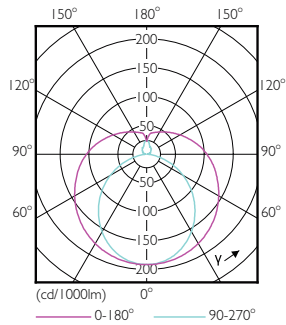

Product data

General Information		Warm-up time to 60% light (nom.)	
Cap base	G13 [Medium Bi-Pin Fluorescent]		0.5 s
Main application	Industrial	Power factor (nom.)	0.5
Nominal lifetime (nom.)	15000 h	Voltage (Nom)	220-240 V
Switching cycle	50000X	Temperature	
Light Technical		T ambient (max.)	45 °C
Colour Code	865 [CCT of 6,500 K]	T ambient (min.)	-20 °C
Technical Beam Angle (Nom)	240 °	T storage (max.)	65 °C
Lamp Luminous Flux 25°C EL (Nom)	2000 lm	T storage (min.)	-40 °C
Lamp Luminous Flux (Nom)	2000 lm	T-Case maximum (nom.)	60 °C
Colour Temperature, horizontal (Nom)	6500 K	Controls and Dimming	
Lamp Luminous Efficacy EM (Nom)	100.00 lm/W	Dimmable	No
Colour consistency	<6	Mechanical and Housing	
Colour Rendering Index, horiz (Nom)	80	Product length	1500 mm
LLMF at end of nominal lifetime (nom.)	70 %	Approval and Application	
Operating and Electrical		Energy efficiency label (EEL)	A+
Input frequency	50 to 60 Hz	Energy-saving product	Yes
Power (Rated) (Nom)	20 W	Approval marks	RoHS compliance CE marking KEMA Keur certificate
Lamp current (nom.)	155 mA		
Starting time (nom.)	0.5 s		

Numerator – quantity per pack	1
Numerator – packs per outer box	10
Material no. (12NC)	929001338202
Net weight (piece)	0.270 kg

Dimensional drawing

TLED 5ft 220-240V 20-57W 2000lm 6500K

Product	D1	D2	A1	A2	A3
Ecofit LEDtube 1500mm 20W 865 T8	25.7 mm	28 mm	1500 mm	1507.1 mm	1514.2 mm

Photometric data

LEDtube Ecofit 16W G13 840 24D ND

LEDtube Ecofit 20W G13 865 24D ND

LEDtube Ecofit 16W G13 865 24D ND

Ecofit Ledtubes T8

Lifetime

LEDtube Ecofit 16W G13 840 24D ND

LEDtube Ecofit 16W G13 840 24D ND