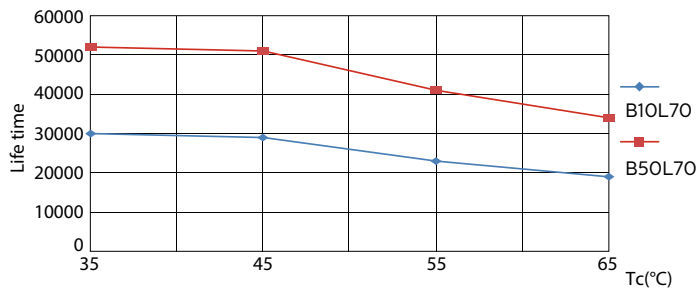

Product data

General Information	
Cap-Base	G5 [G5]
EU RoHS compliant	Yes
Nominal Lifetime (Nom)	50000 h
Switching Cycle	50000X
Light Technical	
Color Code	865 [CCT of 6500K]
Beam Angle (Nom)	160 °
Luminous Flux (Nom)	3900 lm
Correlated Color Temperature (Nom)	6500 K
Color Consistency	<6
Color Rendering Index (Nom)	83
LLMF At End Of Nominal Lifetime (Nom)	70 %
Operating and Electrical	
Input Frequency	35000-80000 Hz
Power (Rated) (Nom)	26 W
Lamp Current (Max)	700 mA

LEDtube 1200mm 26W G5 865 3900lm

MASTER LEDtube InstantFit HF T5

Photometric data

LEDtube 1200mm 26W G5

Lifetime

LEDtube 1200mm 26W G5 3900lm

LEDtube 1200mm 26W G5 3900lm

LEDtube 1200mm 26W G5 3900lm