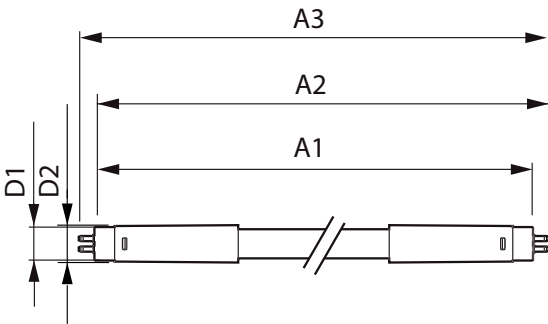

Product Data

Full product code	871869670531500
-------------------	-----------------

Order product name	Master LEDtube HF 1200mm HO 26W 865 T5
EAN/UPC - Product	8718696705315
Order code	929001338502
Numerator - Quantity Per Pack	1
Numerator - Packs per outer box	10
Material Nr. (12NC)	929001338502
Net Weight (Piece)	0.155 kg

Dimensional drawing

TLED 1200mm 26-49W 3900lm 6500K G5 ND

Product	D1	D2	A1	A2	A3
Master LEDtube HF 1200mm HO 26W 865 T5	15.2 mm	21 mm	1147.8 mm	1154.9 mm	1162 mm

Photometric data

LEDtubes, TLED T12 120-277V 20W 6500K G13