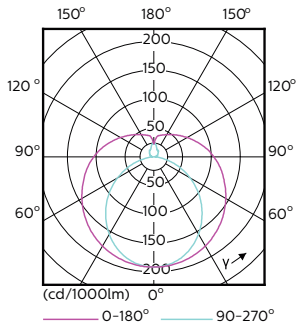

Numerator – quantity per pack	1
Numerator – packs per outer box	10
Material no. (12NC)	929001338602
Net weight (piece)	0.120 kg

Warnings and Safety

Dimensional drawing

TLED 2ft 8-18W 800lm 4000K G13 Ess-Corep

Product	D1	D2	A1	A2	A3
CorePro LEDtube 600mm 8W840	25.7 mm	28 mm	588.5 mm	595.5 mm	602.5 mm

Photometric data

General Uniform Lighting 1 x TUBE FOR GENERAL LIGHTING Page 17

LEDtube 600mm 8W G13 840 800lm

LEDtube 1500mm 20W G13 840 2200lm

CorePro LEDtube EM/Mains

Photometric data

LEDtube 1500mm 20W G13 840 2200lm

Lifetime

LEDtube 1500mm 20W G13 840 2200lm

LEDtube 1500mm 20W G13 840 2200lm