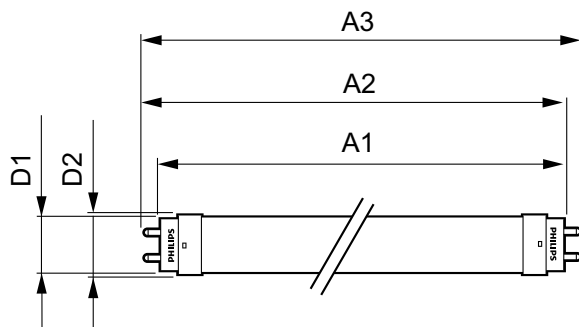

CorePro LEDtube EM/Mains

Energy Consumption kWh/1000 h	8 kWh
Product Data	
Full product code	871869671103300
Order product name	CorePro LEDtube 600mm 8W840
EAN/UPC – product	8718696711033
Order code	71103300

Numerator – quantity per pack	1
Numerator – packs per outer box	10
Material no. (12NC)	929001338602
Net weight (piece)	0.120 kg

Warnings and Safety

Dimensional drawing

TLED 2ft 8-18W 800lm 4000K G13 Ess-Corep

Product	D1	D2	A1	A2	A3
CorePro LEDtube 600mm 8W840	25.7 mm	28 mm	588.5 mm	595.5 mm	602.5 mm

Photometric data

LEDtube 600mm 8W G13 840 800lm