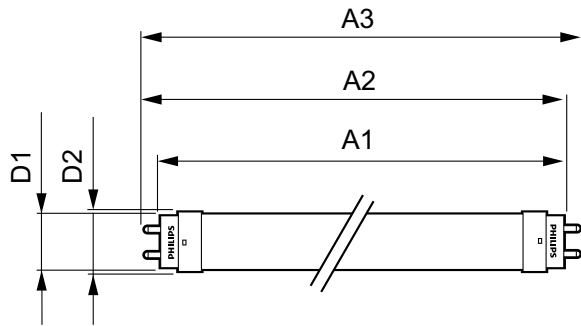

Product data

General Information	
Cap-Base	G13 [Medium Bi-Pin Fluorescent]
EU RoHS compliant	Yes
Nominal Lifetime (Nom)	30000 h
Switching Cycle	200000X
Light Technical	
Color Code	840 [CCT of 4000K]
Luminous Flux (Nom)	800 lm
Correlated Color Temperature (Nom)	4000 K
Color Consistency	<6
Color Rendering Index (Nom)	80
LLMF At End Of Nominal Lifetime (Nom)	70 %
Operating and Electrical	
Input Frequency	50 to 60 Hz
Power (Nom)	8 W
Starting Time (Nom)	0.5 s
Warm Up Time to 60% Light (Nom)	0.5 s
Power Factor (Nom)	0.9
Voltage (Nom)	220-240 V
Temperature	
T-Ambient (Max)	45 °C
T-Ambient (Min)	-20 °C
T-Storage (Max)	65 °C
T-Storage (Min)	-40 °C
T-Case Maximum (Nom)	40 °C
Controls and Dimming	
Dimmable	No
Mechanical and Housing	
Bulb Material	Glass
Product Length	600 mm
Approval and Application	
Energy Efficiency Label (EEL)	A+
Energy Saving Product	Yes
Approval Marks	CE marking RoHS compliance KEMA Keur certificate

CorePro LEDtube EM/Mains T8

Energy Consumption kWh/1000 h	8 kWh
Product Data	
Full product code	871869671103300
Order product name	CorePro LEDtube 600mm 8W840
EAN/UPC - Product	8718696711033
Order code	929001338602

Numerator - Quantity Per Pack	1
Numerator - Packs per outer box	10
Material Nr. (12NC)	929001338602
Net Weight (Piece)	0.120 kg

Warnings and Safety

Dimensional drawing

TLED 2ft 8-18W 800lm 4000K G13 Ess-Corep

Product	D1	D2	A1	A2	A3
CorePro LEDtube 600mm 8W840	25.7 mm	28 mm	588.5 mm	595.5 mm	602.5 mm

Photometric data

LEDtube 600mm 8W G13 840 800lm

LEDtube 1500mm 20W G13 840 2200lm

CorePro LEDtube EM/Mains T8

Photometric data