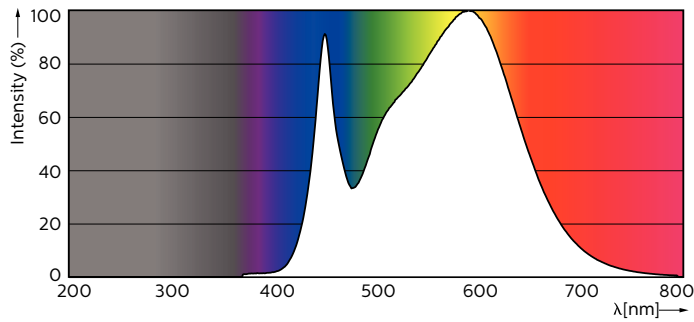

LEDtube 1500mm 20W G13 840 2200lm