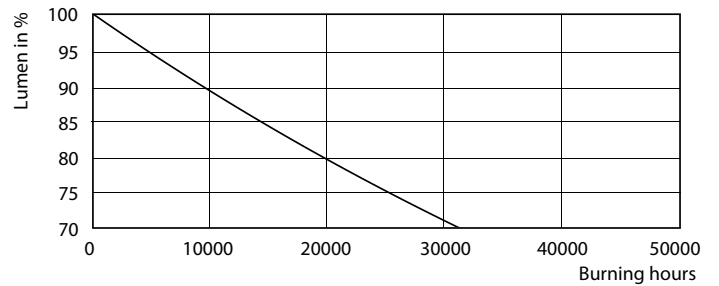

LEDtube 1500mm 20W G13 840 2200lm