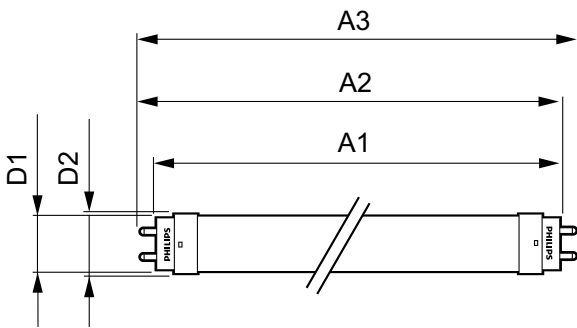

Product data

General Information		Starting time (nom.)		0.5 s
Cap base	G13 [Medium Bi-Pin Fluorescent]	Warm-up time to 60% light (nom.)	0.5 s	
Main application	Industrial	Power factor (nom.)	0.9	
Nominal lifetime (nom.)	30000 h	Voltage (Nom)	220-240 V	
Switching cycle	200000X	Temperature		
B50L70	30000 h	T ambient (max.)	45 °C	
Light Technical		T ambient (min.)	-20 °C	
Colour Code	840 [CCT of 4,000 K]	T storage (max.)	65 °C	
Lamp Luminous Flux 25°C EL (Nom)	1600 lm	T storage (min.)	-40 °C	
Lamp Luminous Flux (Nom)	1600 lm	T-Case maximum (nom.)	40 °C	
Colour Temperature, horizontal (Nom)	4000 K	Controls and Dimming		
Colour consistency	<6	Dimmable	No	
Colour Rendering Index,horiz (Nom)	80	Mechanical and Housing		
LLMF at end of nominal lifetime (nom.)	70 %	Bulb material	Glass	
Operating and Electrical		Product length	1200 mm	
Input frequency	50 to 60 Hz			
Power (Rated) (Nom)	14.5 W			
Lamp current (nom.)	70 mA			

Product Data

Full product code	871869671107100
-------------------	-----------------

Order product name	CorePro LEDtube 1200mm 14.5W840
EAN/UPC – product	8718696711071
Order code	71107100
Numerator – quantity per pack	1
Numerator – packs per outer box	10
Material no. (12NC)	929001338802
Net weight (piece)	0.215 kg

Warnings and Safety

Dimensional drawing

TLED 4ft 14.5-36W 1600lm 4000K G13 Ess

Product	D1	D2	A1	A2	A3
CorePro LEDtube 1200mm 14.5W840	25.7 mm	28 mm	1198 mm	1205 mm	1212 mm

Photometric data

LEDtube 1200mm 15W G13 840 1600lm