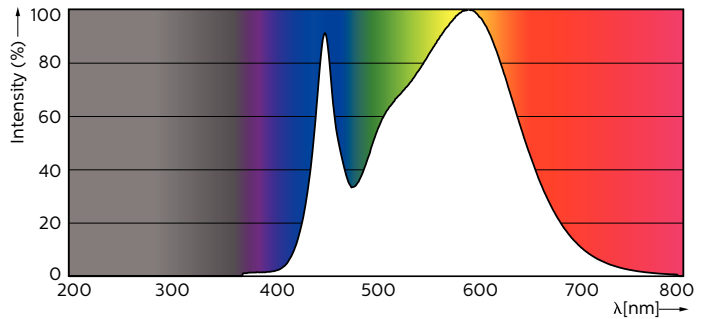

Product data

General Information		Starting time (nom.)		0.5 s
Cap base	G13 [Medium Bi-Pin Fluorescent]	Warm-up time to 60% light (nom.)	0.5 s	
Main application	Industrial	Power factor (nom.)	0.9	
Nominal lifetime (nom.)	30000 h	Voltage (Nom)	220-240 V	
Switching cycle	200000X	Temperature		
B50L70	30000 h	T ambient (max.)	45 °C	
Light Technical		T ambient (min.)	-20 °C	
Colour Code	840 [CCT of 4,000 K]	T storage (max.)	65 °C	
Lamp Luminous Flux 25°C EL (Nom)	1600 lm	T storage (min.)	-40 °C	
Lamp Luminous Flux (Nom)	1600 lm	T-Case maximum (nom.)	40 °C	
Colour Temperature, horizontal (Nom)	4000 K	Controls and Dimming		
Colour consistency	<6	Dimmable	No	
Colour Rendering Index,horiz (Nom)	80	Mechanical and Housing		
LLMF at end of nominal lifetime (nom.)	70 %	Bulb material	Glass	
Operating and Electrical		Product length	1200 mm	
Input frequency	50 to 60 Hz			
Power (Rated) (Nom)	14.5 W			
Lamp current (nom.)	70 mA			

Warnings and Safety

Dimensional drawing

TLED 4ft 14.5-36W 1600lm 4000K G13 Ess

Product	D1	D2	A1	A2	A3
CorePro LEDtube 1200mm 14.5W840	25.7 mm	28 mm	1198 mm	1205 mm	1212 mm

Photometric data

LEDtube 1200mm 15W G13 840 1600lm