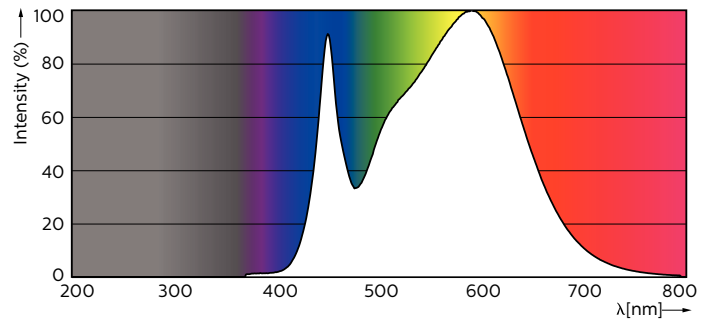

LEDtube 1500mm 20W G13 840 2200lm