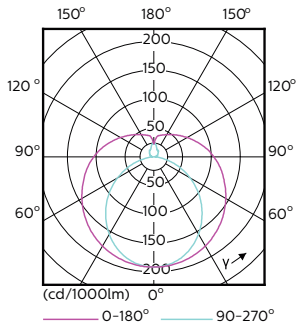

## Dimensional drawing

TLED 4ft 14.5-36W 1600lm 4000K G13 Ess

Product	D1	D2	A1	A2	A3
CorePro LEDtube 1200mm 14.5W840	25.7 mm	28 mm	1198 mm	1205 mm	1212 mm

## Photometric data

General Uniform Lighting 1 x T8 LED PROBEHEAD LED PROBEHEAD Page 17

LEDtube 1200mm 15W G13 840 1600lm

LEDtube 1500mm 20W G13 840 2200lm

## Photometric data

LEDtube 1500mm 20W G13 840 2200lm