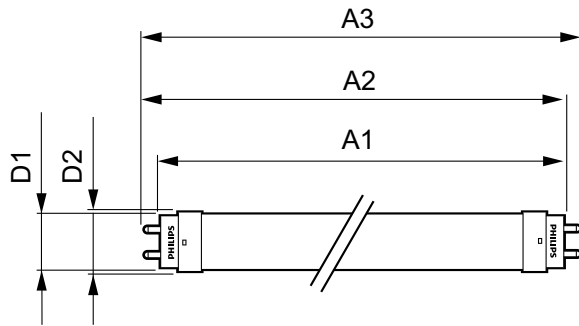

CorePro LEDtube EM/Mains T8

Energy Consumption kWh/1000 h	15 kWh
Product Data	
Full product code	871869671107100
Order product name	CorePro LEDtube 1200mm 14.5W840
EAN/UPC - Product	8718696711071
Order code	929001338802

Numerator - Quantity Per Pack	1
Numerator - Packs per outer box	10
Material Nr. (12NC)	929001338802
Net Weight (Piece)	0.215 kg

Warnings and Safety

Dimensional drawing

TLED 4ft 14.5-36W 1600lm 4000K G13 Ess

Product	D1	D2	A1	A2	A3
CorePro LEDtube 1200mm 14.5W840	25.7 mm	28 mm	1198 mm	1205 mm	1212 mm

Photometric data

LEDtube 1200mm 15W G13 840 1600lm