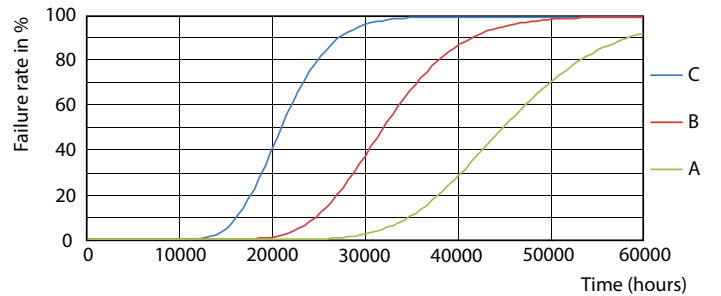

Lifetime

LEDtube 30K