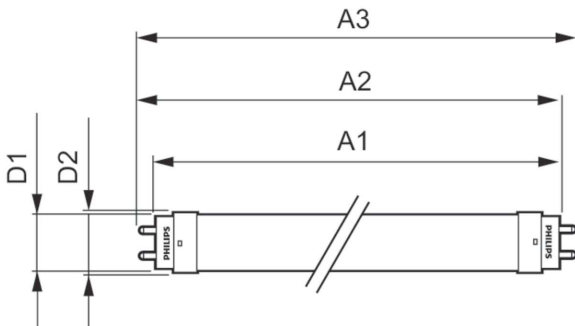

CorePro LEDtube EM/Mains T8

Controls and Dimming

Dimmable	No

Mechanical and Housing

Bulb Material	Glass
Product Length	1200 mm
Bulb Shape	Tube, double-ended

Approval and Application

Energy Saving Product	Yes
Approval Marks	CE marking RoHS compliance KEMA Keur certificate
Energy Consumption kWh/1000 h	15 kWh

Product Data

Full product code	871869671107100
Order product name	CorePro LEDtube 1200mm 14.5W840
EAN/UPC - Product	8718696711071
Order code	929001338802
Numerator - Quantity Per Pack	1
Numerator - Packs per outer box	10
Material Nr. (12NC)	929001338802
Net Weight (Piece)	0.215 kg

Dimensional drawing

TLED 4ft 14.5-36W 1600lm 4000K G13 Ess

Product	D1	D2	A1	A2	A3
CorePro LEDtube 1200mm 14.5W840	25.7 mm	28 mm	1198 mm	1205 mm	1212 mm

Photometric data

LEDtube 1200mm 15W G13 840 1600lm