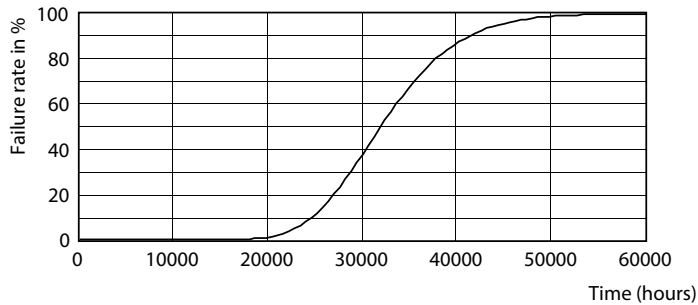

Lifetime

LEDtube 30K