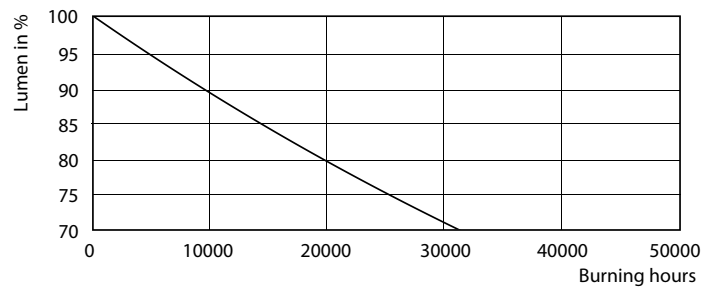

Photometric data

SDPO_MLEDGA_0051-Spectral Power distribution

Lifetime

LEDtube 1500mm 20W G13 840 2200lm

LEDtube 1500mm 20W G13 840 2200lm