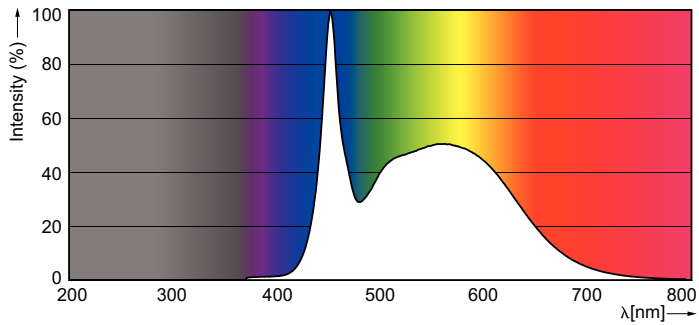

CorePro LEDtube EM/Mains

Photometric data

SDPO_MLEDGA_0051-Spectral Power distribution