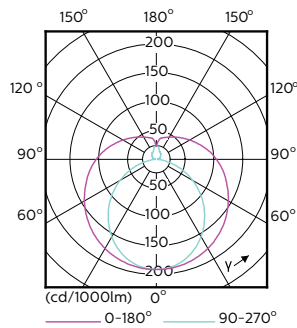

CorePro LEDtube EM/Mains

Energy Consumption kWh/1000 h	15 kWh
Product Data	
Full product code	871869671109500
Order product name	CorePro LEDtube 1200mm 14.5W865
EAN/UPC – product	8718696711095
Order code	71109500

Numerator – quantity per pack	1
Numerator – packs per outer box	10
Material no. (12NC)	929001338902
Net weight (piece)	0.215 kg

Warnings and Safety

Dimensional drawing

A3

Product	D1	D2	A1	A2	A3
CorePro LEDtube 1200mm 14.5W865	25.7 mm	28 mm	1198 mm	1205 mm	1212 mm

TLED 4ft 14.5-36W 1600lm 6500K G13 Ess

Photometric data

LEDtube 1200mm 15W G13 865 1600lm

LEDtube 1500mm 20W G13 840 2200lm