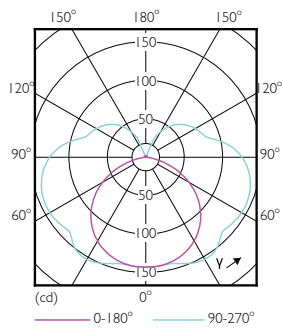

CorePro LEDlinear MV 60W R7S 830 Linear