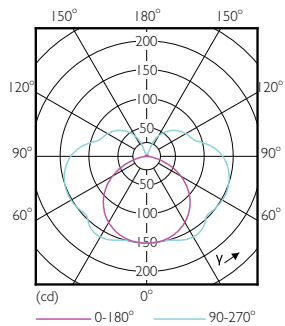

Rysunki techniczne

Linear 220V 8-60W 806lm 4000K R7S ND

Product	D	C
CorePro LEDlinear ND 7.5-60W R7S 78mm840	29 mm	78 mm

Dane fotometryczne

CorePro LEDlinear MV 60W R7S 840 Linear

CorePro LEDlinear MV 60W R7S 840 Linear