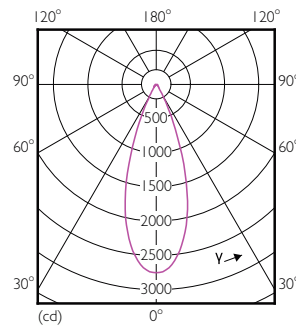

Light Distribution Diagram - 17PAR38/EXPERTCOLOR/F40/927/DIM