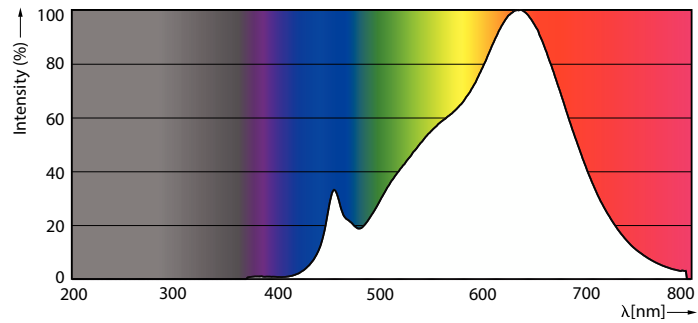

Photometric data

Spectral Power Distribution Colour - 17PAR38/EXPERTCOLOR/F40/927/DIM