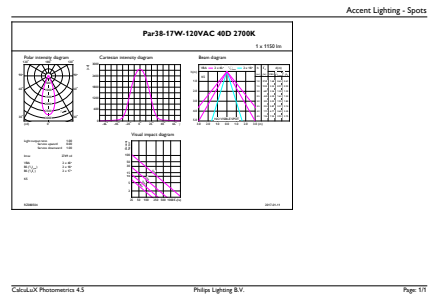

Photometric data

Accent Lighting Spots - 17PAR38/EXPERTCOLOR/F40/927/DIM