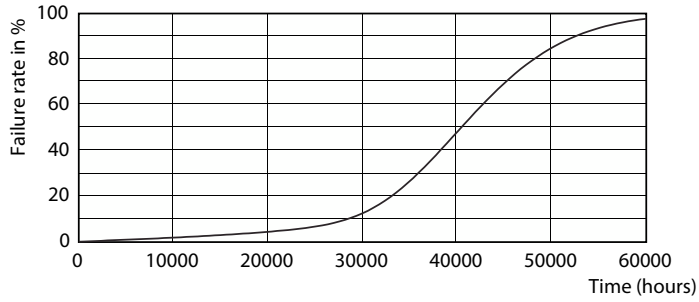

LED PAR38

Lifetime

Life Expectancy Diagram - 17PAR38/EXPERTCOLOR/F40/927/DIM

Lumen Maintenance Diagram - 17PAR38/EXPERTCOLOR/F40/927/DIM