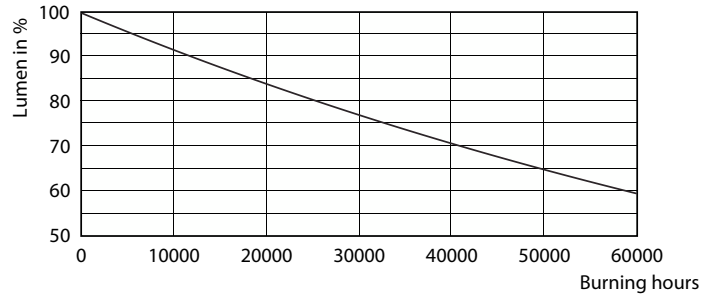

LED PAR38

Lifetime

Life Expectancy Diagram - 17PAR38/EXPERTCOLOR/F40/927/DIM

Lumen Maintenance Diagram - 17PAR38/EXPERTCOLOR/F40/927/DIM