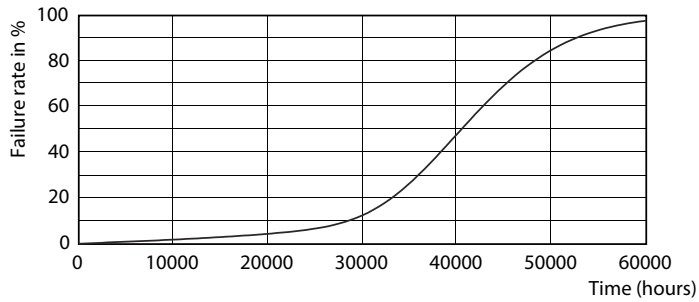

LED PAR30 S/L

Lifetime

Life Expectancy Diagram - 12PAR30S/EXPERTCOLOR/F25/940/DIM

Lumen Maintenance Diagram - 12PAR30S/EXPERTCOLOR/F25/940/DIM