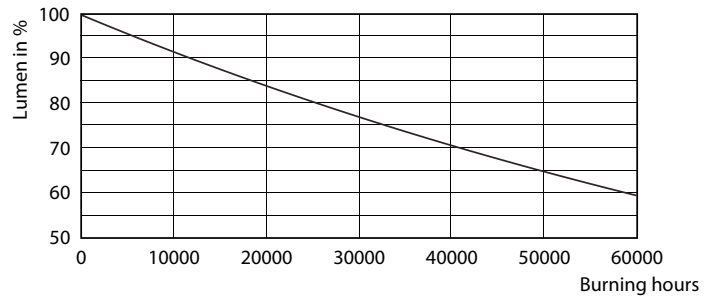

LED PAR30 S/L

Lifetime

Life Expectancy Diagram - 12PAR30S/EXPERTCOLOR/F25/940/DIM

Lumen Maintenance Diagram - 12PAR30S/EXPERTCOLOR/F25/940/DIM