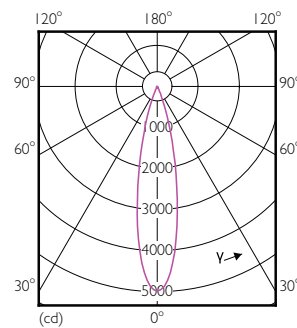

Dimensional drawing

Product	D	C
12PAR30S/EXPERTCOLOR/F25/940/DIM	4-3/4 inch	5-5/16 inch

Photometric data

Spectral Power Distribution Colour - 12PAR30S/EXPERTCOLOR/F25/940/DIM

Accent Lighting Spots - 12PAR30S/EXPERTCOLOR/F25/940/DIM