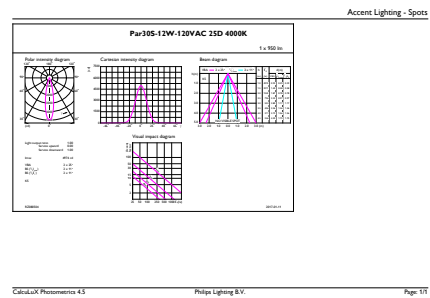

Dimensional drawing

Product	D	C
12PAR30S/EXPERTCOLOR/F25/940/DIM	4-3/4 inch	5-5/16 inch

Photometric data

Spectral Power Distribution Colour - 12PAR30S/EXPERTCOLOR/F25/940/DIM

Accent Lighting Spots - 12PAR30S/EXPERTCOLOR/F25/940/DIM