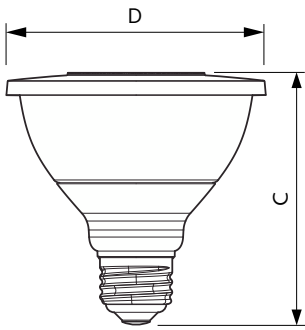

LED PAR30 S/L

12PAR30S/EXPERTCOLOR/F25/940/DIM

Philips LED spots with a single optic beam, provide a clean beam that's free from shadows with beam angles from 15 and 40 degrees to suit every general lighting application.

Product data

General Information		Wattage Equivalent	
Cap-Base	E26 [Single Contact Medium Screw]		75 W
Nominal lifetime	40,000 hour(s)	Starting Time (Nom)	0.5 s
Switching Cycle	50,000	Warm-up time to 60% light	0.5 s
Lighting Technology	LED	Power Factor (Fraction)	0.9
EU RoHS compliant	Yes	Voltage (Nom)	120 V
Light Technical		Temperature	
Color Code	940 [CCT of 4000K]	T-Case Maximum (Nom)	194 °F
Beam Angle (Nom)	25 degree(s)	Controls and Dimming	
Luminous Flux	950 lm	Dimmable	Yes
Luminous Intensity (Nom)	4,800 cd	Mechanical and Housing	
Color Designation	Cool White (CW)	Bulb Finish	Clear
Correlated Color Temperature (Nom)	4000 K	Bulb Material	Plastic
Luminous Efficacy (rated) (Nom)	75.00 lm/W	Bulb Shape	PAR30S
Color Consistency	<6	Approval and Application	
Color rendering index (CRI)	95	Suitable For Accent Lighting	Yes
LLMF At End Of Nominal Lifetime (Nom)	70 %	Energy Consumption kWh/1000 h	- kWh
Operating and Electrical		Energy Certifications	Energy Star
Line Frequency	60 Hz	Product Data	
Input Frequency	60 Hz	Order product name	12PAR30S/EXPERTCOLOR/F25/940/DIM
Power Consumption	12 W		
Lamp Current (Nom)	120 mA		

Dimensional drawing

Product	D	C
12PAR30S/EXPERTCOLOR/F25/940/DIM	4-3/4 inch	5-5/16 inch

Photometric data

Spectral Power Distribution Colour - 12PAR30S/EXPERTCOLOR/F25/940/DIM

Accent Lighting Spots - 12PAR30S/EXPERTCOLOR/F25/940/DIM