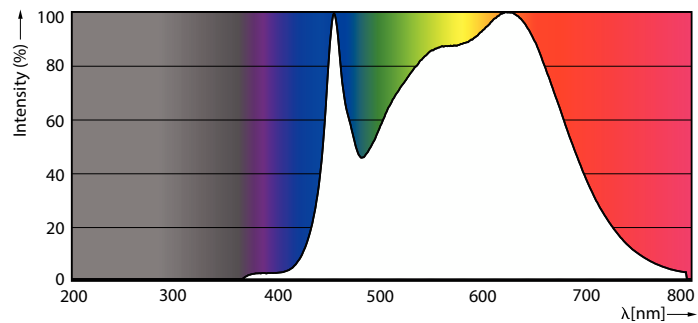

LED PAR30 S/L

12PAR30S/EXPERTCOLOR/F25/940/DIM

Philips LED spots with a single optic beam, provide a clean beam that's free from shadows with beam angles from 15 and 40 degrees to suit every general lighting application.

Product data

General Information		Wattage Equivalent	
Cap-Base	E26 [Single Contact Medium Screw]		75 W
Nominal lifetime	40,000 hour(s)	Starting Time (Nom)	0.5 s
Switching Cycle	50,000	Warm-up time to 60% light	0.5 s
Lighting Technology	LED	Power Factor (Fraction)	0.9
EU RoHS compliant	Yes	Voltage (Nom)	120 V
Light Technical		Temperature	
Color Code	940 [CCT of 4000K]	T-Case Maximum (Nom)	194 °F
Beam Angle (Nom)	25 degree(s)	Controls and Dimming	
Luminous Flux	950 lm	Dimmable	Yes
Luminous Intensity (Nom)	4,800 cd	Mechanical and Housing	
Color Designation	Cool White (CW)	Bulb Finish	Clear
Correlated Color Temperature (Nom)	4000 K	Bulb Material	Plastic
Luminous Efficacy (rated) (Nom)	75.00 lm/W	Bulb Shape	PAR30S
Color Consistency	<6	Approval and Application	
Color rendering index (CRI)	95	Suitable For Accent Lighting	Yes
LLMF At End Of Nominal Lifetime (Nom)	70 %	Energy Consumption kWh/1000 h	- kWh
Operating and Electrical		Energy Certifications	Energy Star
Line Frequency	60 Hz	Product Data	
Input Frequency	60 Hz	Order product name	12PAR30S/EXPERTCOLOR/F25/940/DIM
Power Consumption	12 W		
Lamp Current (Nom)	120 mA		

Dimensional drawing

Product	D	C
12PAR30S/EXPERTCOLOR/F25/940/DIM	4-3/4 inch	5-5/16 inch

Photometric data

Spectral Power Distribution Colour - 12PAR30S/EXPERTCOLOR/F25/940/DIM

Accent Lighting Spots - 12PAR30S/EXPERTCOLOR/F25/940/DIM