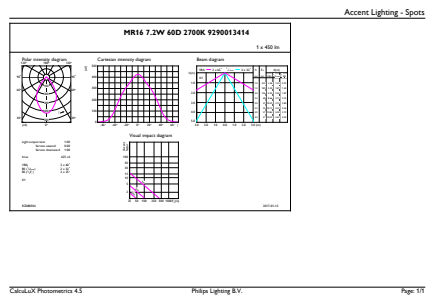

Color rendering index (nom.)	97
LLMF at end of nominal lifetime (nom.)	70 %
Luminous Flux in 90° Cone (Rated)	400 lm
Operating and Electrical	
Power (Rated) (Nom)	6.5 W
Lamp current (nom.)	800 mA
Wattage equivalent	35 W
Starting time (nom.)	0.5 s
Warm-up time to 60% light (nom.)	0.5 s
Power factor (nom.)	0.7
Voltage (Nom)	ac electronic 12 V
Temperature	
T-Case maximum (nom.)	90 °C

## Dimensional drawing

MAS LED MR16 ExpertColor 7.2-50W 927 60D

Product	D	C
MASTER LED ExpertColor LED ExpertColor 6.5-35W MR16 927 60D	50.5 mm	46 mm

## Photometric data

Master LEDspot ExpertColor LV 50W EZ10 927 10D

Master LEDspot ExpertColor LV 50W GU5.3 927 60D