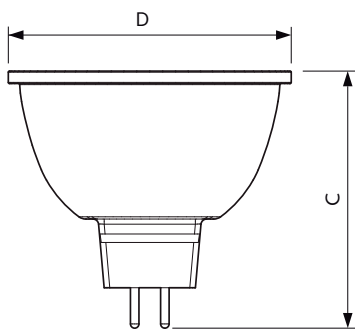

MASTER LEDspot ExpertColor LV

Controls and Dimming	
Dimmable	Yes
Approval and Application	
Energy efficiency label (EEL)	A
Suitable for accent lighting	Yes
Energy Consumption kWh/1000 h	8 kWh
Product Data	
Full product code	871869675751200

Order product name	MASTER LED ExpertColor LED ExpertColor 6.5-35W MR16 927 60D
EAN/UPC – product	8718696757512
Order code	75751200
Numerator – quantity per pack	1
Numerator – packs per outer box	10
Material no. (12NC)	929001341402
Net weight (piece)	0.034 kg

Dimensional drawing

MAS LED MR16 ExpertColor 7.2-50W 927 60D

Product	D	C
MASTER LED ExpertColor LED ExpertColor 6.5-35W MR16 927 60D	50.5 mm	46 mm