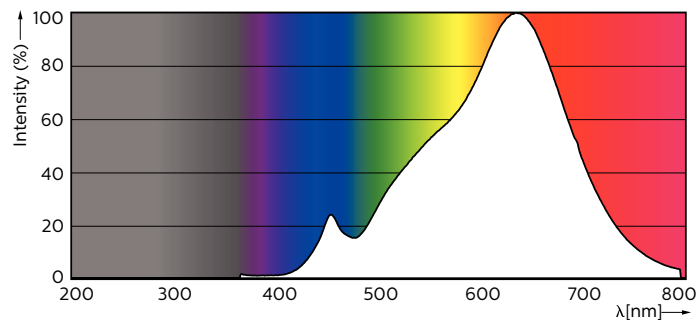

Photometric data

Master LEDspot ExpertColor LV 50W EZ10 927 10D