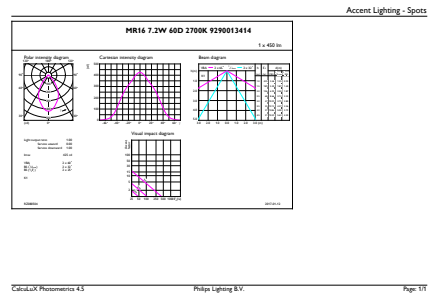

Product data

General Information	
Cap base	GU5.3 [GU5.3]
Nominal lifetime (nom.)	40000 h
Switching cycle	50000X
Technical type	7.2-50W
Light Technical	
Colour code	927
Beam Angle (Nom)	60 °
Luminous flux (nom.)	450 lm
Luminous intensity (nom.)	410 cd
Colour designation	Warm White (WW)
Correlated colour temperature (nom.)	2700 K
Luminous efficacy (rated) (nom.)	62.50 lm/W
Colour consistency	<3
Color rendering index (nom.)	97

EAN/UPC – product	8718696719503
Order code	71950300
Numerator – quantity per pack	1
Numerator – packs per outer box	10
Material no. (12NC)	929001341408
Net weight (piece)	0.034 kg

Dimensional drawing

MAS LED MR16 ExpertColor 7.2-50W 927 60D

Product	D	C
MASTER LED ExpertColor LED MR16 ExpertColor 7.2-50W 927 60D	50.5 mm	46 mm

Photometric data

Master LEDspot ExpertColor LV 50W EZ10 927 10D

Master LEDspot ExpertColor LV 50W GU5.3 927 60D

MASTER LEDspot ExpertColor LV