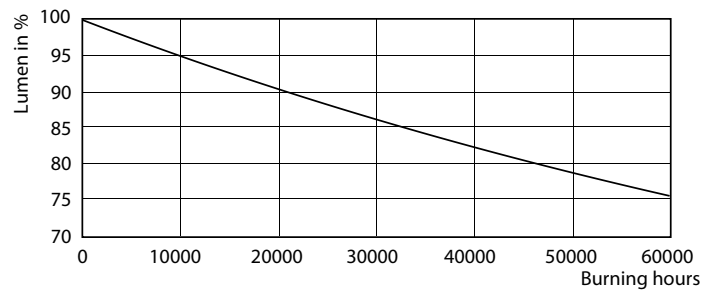

MASTER LEDspot ExpertColor LV

Photometric data

Master LEDspot ExpertColor LV 50W GU5.3 927 60D

Lifetime

Master LEDspot ExpertColor LV 50W EZ10 927 10D

Master LEDspot ExpertColor LV 50W EZ10 927 10D