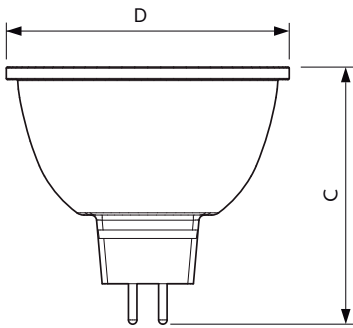

Product data

General Information	
Cap base	GU5.3 [GU5.3]
Nominal lifetime (nom.)	40000 h
Switching cycle	50000X
Technical type	7.2-50W
Light Technical	
Colour code	927
Beam Angle (Nom)	60 °
Luminous flux (nom.)	450 lm
Luminous intensity (nom.)	410 cd
Colour designation	Warm White (WW)
Correlated colour temperature (nom.)	2700 K
Luminous efficacy (rated) (nom.)	62.50 lm/W
Colour consistency	<3
Color rendering index (nom.)	97

EAN/UPC – product	8718696719503
Order code	71950300
Numerator – quantity per pack	1
Numerator – packs per outer box	10
Material no. (12NC)	929001341408
Net weight (piece)	0.034 kg

Dimensional drawing

MAS LED MR16 ExpertColor 7.2-50W 927 60D