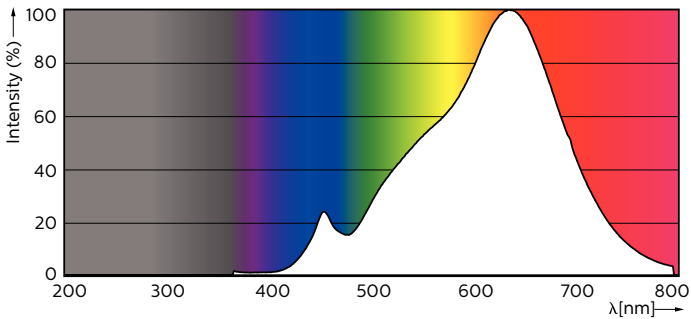

Product data

General Information	
Cap base	GU5.3 [GU5.3]
Nominal lifetime (nom.)	40000 h
Switching cycle	50000X
Technical type	7.2-50W
Light Technical	
Colour code	927
Beam Angle (Nom)	60 °
Luminous flux (nom.)	450 lm
Luminous intensity (nom.)	410 cd
Colour designation	Warm White (WW)
Correlated colour temperature (nom.)	2700 K
Luminous efficacy (rated) (nom.)	62.50 lm/W
Colour consistency	<3
Color rendering index (nom.)	97

EAN/UPC – product	8718696719503
Order code	71950300
Numerator – quantity per pack	1
Numerator – packs per outer box	10
Material no. (12NC)	929001341408
Net weight (piece)	0.034 kg

Dimensional drawing

MAS LED MR16 ExpertColor 7.2-50W 927 60D

Product	D	C
MASTER LED ExpertColor LED MR16 ExpertColor 7.2-50W 927 60D	50.5 mm	46 mm

Photometric data

Master LEDspot ExpertColor LV 50W EZ10 927 10D

Master LEDspot ExpertColor LV 50W GU5.3 927 60D

MASTER LEDspot ExpertColor LV

Photometric data

Master LEDspot ExpertColor LV 50W GU5.3 927 60D

Lifetime

Master LEDspot ExpertColor LV 50W EZ10 927 10D

Master LEDspot ExpertColor LV 50W EZ10 927 10D