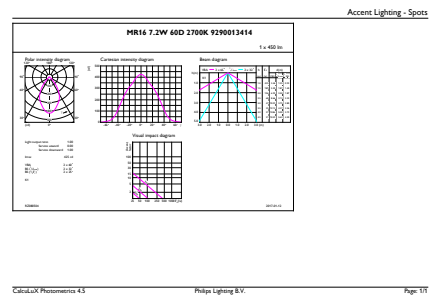

Product data

General Information	
Cap base	GU5.3 [GU5.3]
Nominal lifetime (nom.)	40000 h
Switching cycle	50000X
Technical type	7.2-50W
Light Technical	
Colour Code	927
Technical Beam Angle (Nom)	60 °
Lamp Luminous Flux 25°C EL (Nom)	450 lm
Lamp Luminous Flux (Nom)	450 lm
Luminous intensity (nom.)	410 cd
Colour Designation	Warm white (WW)
Rated beam angle	60 °
Colour Temperature, horizontal (Nom)	2700 K
Lamp Luminous Efficacy EM (Nom)	62.50 lm/W

EAN/UPC – product	8718696719503
Order code	929001341408
Numerator – quantity per pack	1
Numerator – packs per outer box	10
Material no. (12NC)	929001341408
Net weight (piece)	0.034 kg

Dimensional drawing

MAS LED MR16 ExpertColor 7.2-50W 927 60D

Product	D	C
MASTER LED ExpertColor LED MR16 ExpertColor 7.2-50W 927 60D	50.5 mm	46 mm

Photometric data

Master LEDspot ExpertColor LV 50W EZ10 927 10D

Master LEDspot ExpertColor LV 50W GU5.3 927 60D