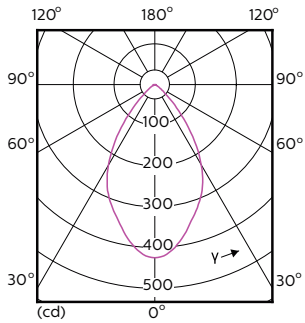

MASTER LEDspot ExpertColor LV

Photometric data

Master LEDspot ExpertColor LV 50W GU5.3 927 60D