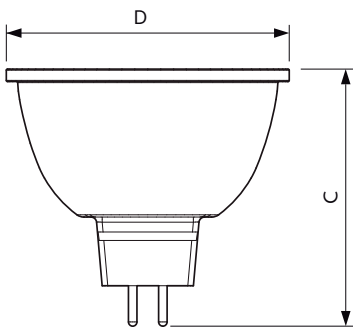

Product data

General Information	
Cap base	GU5.3 [GU5.3]
Nominal lifetime (nom.)	40000 h
Switching cycle	50000X
Technical type	7.2-50W
Light Technical	
Colour Code	927
Technical Beam Angle (Nom)	60 °
Lamp Luminous Flux 25°C EL (Nom)	450 lm
Lamp Luminous Flux (Nom)	450 lm
Luminous intensity (nom.)	410 cd
Colour Designation	Warm white (WW)
Rated beam angle	60 °
Colour Temperature, horizontal (Nom)	2700 K
Lamp Luminous Efficacy EM (Nom)	62.50 lm/W

EAN/UPC – product	8718696719503
Order code	929001341408
Numerator – quantity per pack	1
Numerator – packs per outer box	10
Material no. (12NC)	929001341408
Net weight (piece)	0.034 kg

Dimensional drawing