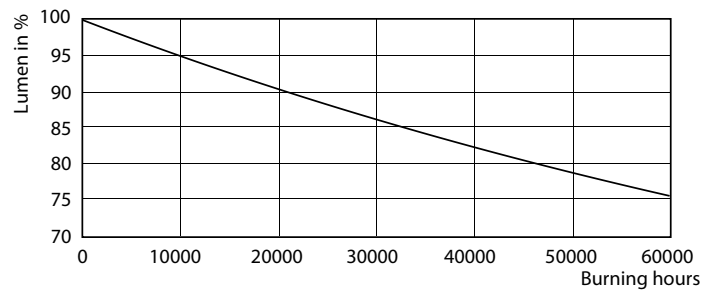

Product data

General Information	
Cap base	GU5.3 [GU5.3]
Nominal lifetime (nom.)	40000 h
Switching cycle	50000X
Technical type	7.2-50W
Light Technical	
Colour Code	927
Technical Beam Angle (Nom)	60 °
Lamp Luminous Flux 25°C EL (Nom)	450 lm
Lamp Luminous Flux (Nom)	450 lm
Luminous intensity (nom.)	410 cd
Colour Designation	Warm white (WW)
Rated beam angle	60 °
Colour Temperature, horizontal (Nom)	2700 K
Lamp Luminous Efficacy EM (Nom)	62.50 lm/W

MASTER LEDspot ExpertColor LV

Photometric data

Master LEDspot ExpertColor LV 50W GU5.3 927 60D

Lifetime

Master LEDspot ExpertColor LV 50W EZ10 927 10D

Master LEDspot ExpertColor LV 50W EZ10 927 10D