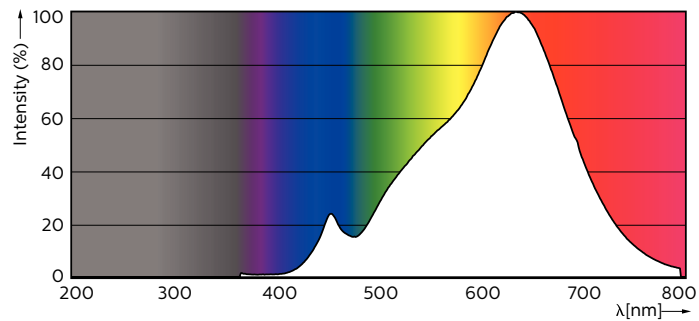

Product data

General Information	
Cap base	GU5.3 [GU5.3]
Nominal lifetime (nom.)	40000 h
Switching cycle	50000X
Technical type	7.2-50W
Light Technical	
Colour Code	927
Technical Beam Angle (Nom)	60 °
Lamp Luminous Flux 25°C EL (Nom)	450 lm
Lamp Luminous Flux (Nom)	450 lm
Luminous intensity (nom.)	410 cd
Colour Designation	Warm white (WW)
Rated beam angle	60 °
Colour Temperature, horizontal (Nom)	2700 K
Lamp Luminous Efficacy EM (Nom)	62.50 lm/W

Colour consistency	<3
Colour Rendering Index,horiz (Nom)	97
LLMF at end of nominal lifetime (nom.)	70 %
Operating and Electrical	
Power (Rated) (Nom)	7.2 W
Lamp current (nom.)	800 mA
Wattage equivalent	50 W
Starting time (nom.)	0.5 s
Warm-up time to 60% light (nom.)	1 s
Power factor (nom.)	0.7
Voltage (Nom)	12 V
Temperature	
T-Case maximum (nom.)	92 °C

MAS LED MR16 ExpertColor 7.2-50W 927 60D

Product	D	C
MASTER LED ExpertColor LED MR16 ExpertColor 7.2-50W 927 60D	50.5 mm	46 mm

Photometric data

Master LEDspot ExpertColor LV 50W EZ10 927 10D

Master LEDspot ExpertColor LV 50W GU5.3 927 60D

MASTER LEDspot ExpertColor LV

Photometric data

Master LEDspot ExpertColor LV 50W GU5.3 927 60D

Lifetime

Master LEDspot ExpertColor LV 50W EZ10 927 10D

Master LEDspot ExpertColor LV 50W EZ10 927 10D