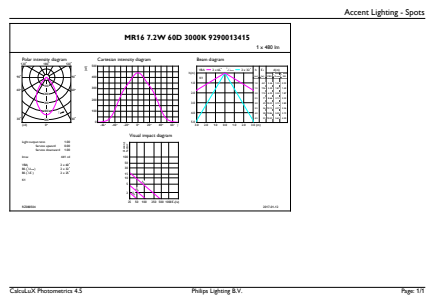

Master LEDspot ExpertColor LV 50W GU5.3 930 60D