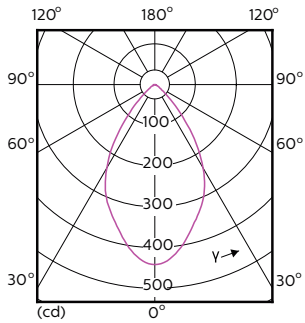

MASTER LEDspot ExpertColor LV

Fotometriska data

Master LEDspot ExpertColor LV 50W GU5.3 930 60D