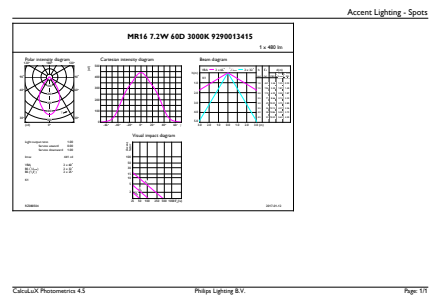

Product data

General Information	
Cap base	GU5.3 [GU5.3]
Nominal lifetime (nom.)	40000 h
Switching cycle	50000X
Technical type	7.2-50W
Light Technical	
Colour Code	930 [CCT of 3,000 K]
Technical Beam Angle (Nom)	60 °
Lamp Luminous Flux 25°C EL (Nom)	480 lm
Lamp Luminous Flux (Nom)	480 lm
Luminous intensity (nom.)	440 cd
Colour Designation	White (WH)
Rated beam angle	60 °
Colour Temperature, horizontal (Nom)	3000 K
Lamp Luminous Efficacy EM (Nom)	66.67 lm/W

EAN/UPC – product	8718696719527
Order code	929001341508
Numerator – quantity per pack	1
Numerator – packs per outer box	10
Material no. (12NC)	929001341508
Net weight (piece)	0.034 kg

Dimensional drawing

MAS LED MR16 ExpertColor 7.2-50W 930 60D

Product	D	C
MASTER LED ExpertColor LED MR16 ExpertColor 7.2-50W 930 60D	50.5 mm	46 mm

Photometric data

Master LEDspot ExpertColor LV 50W EZ10 930 10D

Master LEDspot ExpertColor LV 50W GU5.3 930 60D