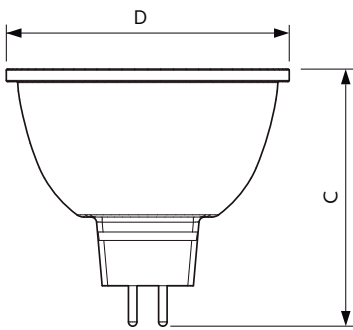

Product data

General Information	
Cap base	GU5.3 [GU5.3]
Nominal lifetime (nom.)	40000 h
Switching cycle	50000X
Technical type	7.2-50W
Light Technical	
Colour Code	930 [CCT of 3,000 K]
Technical Beam Angle (Nom)	60 °
Lamp Luminous Flux 25°C EL (Nom)	480 lm
Lamp Luminous Flux (Nom)	480 lm
Luminous intensity (nom.)	440 cd
Colour Designation	White (WH)
Rated beam angle	60 °
Colour Temperature, horizontal (Nom)	3000 K
Lamp Luminous Efficacy EM (Nom)	66.67 lm/W

EAN/UPC – product	8718696719527
Order code	929001341508
Numerator – quantity per pack	1
Numerator – packs per outer box	10
Material no. (12NC)	929001341508
Net weight (piece)	0.034 kg

Dimensional drawing