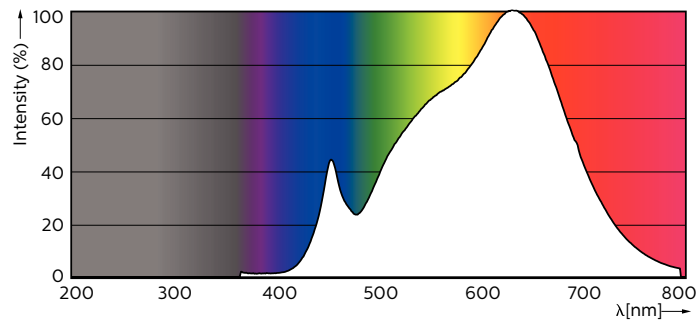

Product data

General Information	
Cap base	GU5.3 [GU5.3]
Nominal lifetime (nom.)	40000 h
Switching cycle	50000X
Technical type	7.2-50W
Light Technical	
Colour Code	930 [CCT of 3,000 K]
Technical Beam Angle (Nom)	60 °
Lamp Luminous Flux 25°C EL (Nom)	480 lm
Lamp Luminous Flux (Nom)	480 lm
Luminous intensity (nom.)	440 cd
Colour Designation	White (WH)
Rated beam angle	60 °
Colour Temperature, horizontal (Nom)	3000 K
Lamp Luminous Efficacy EM (Nom)	66.67 lm/W

Colour consistency	<3
Colour Rendering Index,horiz (Nom)	97
LLMF at end of nominal lifetime (nom.)	70 %
Operating and Electrical	
Power (Rated) (Nom)	7.2 W
Lamp current (nom.)	800 mA
Wattage equivalent	50 W
Starting time (nom.)	0.5 s
Warm-up time to 60% light (nom.)	1 s
Power factor (nom.)	0.7
Voltage (Nom)	12 V
Temperature	
T-Case maximum (nom.)	92 °C

MAS LED MR16 ExpertColor 7.2-50W 930 60D

Product	D	C
MASTER LED ExpertColor LED MR16 ExpertColor 7.2-50W 930 60D	50.5 mm	46 mm

Photometric data

Master LEDspot ExpertColor LV 50W EZ10 930 10D

Master LEDspot ExpertColor LV 50W GU5.3 930 60D

MASTER LEDspot ExpertColor LV

Photometric data

Master LEDspot ExpertColor LV 50W GU5.3 930 60D

Lifetime

Master LEDspot ExpertColor LV 50W EZ10 927 10D

Master LEDspot ExpertColor LV 50W EZ10 927 10D