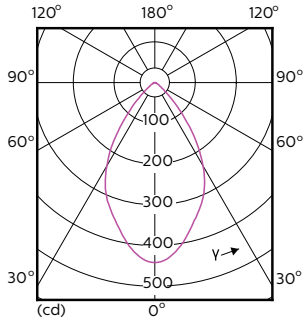

MASTER LEDspot ExpertColor LV

Dữ liệu phân bố ánh sáng

Master LEDspot ExpertColor LV 50W GU5.3 930 60D