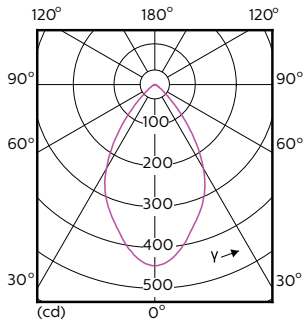

MASTER LEDspot ExpertColor LV

Fotometriska data

Master LEDspot ExpertColor LV 50W GU5.3 940 60D