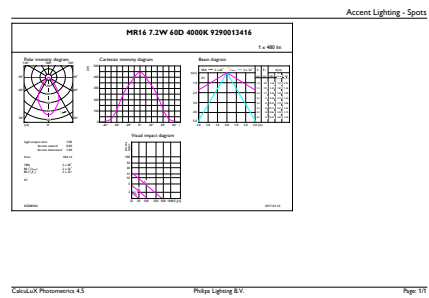

Product data

General Information	
Cap base	GU5.3 [GU5.3]
EU RoHS compliant	Yes
Nominal lifetime (nom.)	40000 h
Switching cycle	50000X
Technical type	7.2-50W
Light Technical	
Colour code	940 [CCT of 4,000 K]
Beam Angle (Nom)	60 °
Luminous flux (nom.)	480 lm
Luminous intensity (nom.)	440 cd
Colour designation	Cool White (CW)
Correlated Colour Temperature (Nom)	4000 K
Luminous efficacy (rated) (nom.)	66.67 lm/W
Colour consistency	<3

EAN/UPC – product	8718696719541
Order code	71954100
Numerator – quantity per pack	1
Numerator – packs per outer box	10
Material no. (12NC)	929001341608
Net weight (piece)	0.034 kg

Dimensional drawing

MAS LED MR16 ExpertColor 7.2-50W 940 60D

Product	D	C
MASTER LED ExpertColor LED MR16 ExpertColor 7.2-50W 940 60D	50.5 mm	46 mm

Photometric data

Master LEDspot ExpertColor LV 50W EZ10 940 10D

Master LEDspot ExpertColor LV 50W GU5.3 940 60D

MASTER LEDspot ExpertColor LV