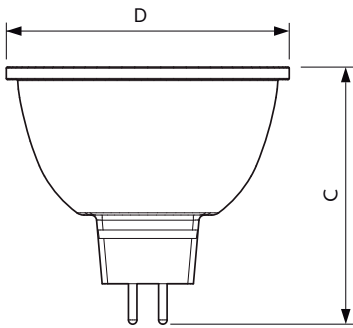

Product data

General Information	
Cap base	GU5.3 [GU5.3]
EU RoHS compliant	Yes
Nominal lifetime (nom.)	40000 h
Switching cycle	50000X
Technical type	7.2-50W
Light Technical	
Colour code	940 [CCT of 4,000 K]
Beam Angle (Nom)	60 °
Luminous flux (nom.)	480 lm
Luminous intensity (nom.)	440 cd
Colour designation	Cool White (CW)
Correlated Colour Temperature (Nom)	4000 K
Luminous efficacy (rated) (nom.)	66.67 lm/W
Colour consistency	<3

EAN/UPC – product	8718696719541
Order code	71954100
Numerator – quantity per pack	1
Numerator – packs per outer box	10
Material no. (12NC)	929001341608
Net weight (piece)	0.034 kg

Dimensional drawing

MAS LED MR16 ExpertColor 7.2-50W 940 60D