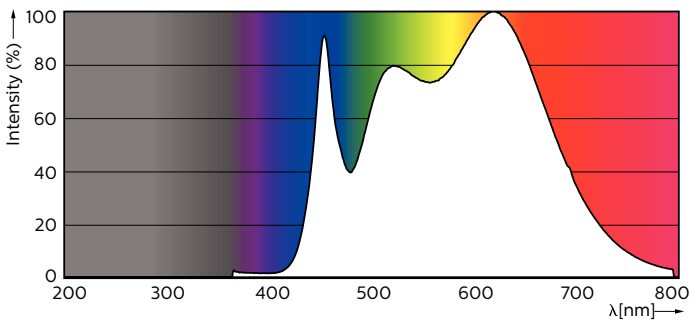

Product data

General Information	
Cap base	GU5.3 [GU5.3]
EU RoHS compliant	Yes
Nominal lifetime (nom.)	40000 h
Switching cycle	50000X
Technical type	7.2-50W
Light Technical	
Colour code	940 [CCT of 4,000 K]
Beam Angle (Nom)	60 °
Luminous flux (nom.)	480 lm
Luminous intensity (nom.)	440 cd
Colour designation	Cool White (CW)
Correlated Colour Temperature (Nom)	4000 K
Luminous efficacy (rated) (nom.)	66.67 lm/W
Colour consistency	<3

EAN/UPC – product	8718696719541
Order code	71954100
Numerator – quantity per pack	1
Numerator – packs per outer box	10
Material no. (12NC)	929001341608
Net weight (piece)	0.034 kg

Dimensional drawing

MAS LED MR16 ExpertColor 7.2-50W 940 60D

Product	D	C
MASTER LED ExpertColor LED MR16 ExpertColor 7.2-50W 940 60D	50.5 mm	46 mm

Photometric data

Master LEDspot ExpertColor LV 50W EZ10 940 10D

Master LEDspot ExpertColor LV 50W GU5.3 940 60D

MASTER LEDspot ExpertColor LV

Photometric data

Master LEDspot ExpertColor LV 50W GU5.3 940 60D

Lifetime

Master LEDspot ExpertColor LV 50W EZ10 927 10D

Master LEDspot ExpertColor LV 50W EZ10 927 10D