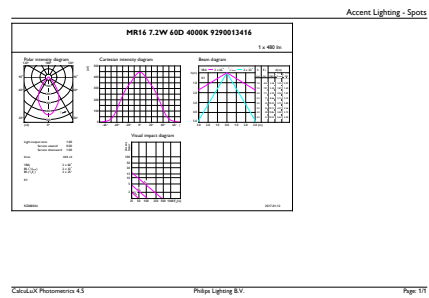

Product data

General Information	
Cap base	GU5.3 [GU5.3]
Nominal lifetime (nom.)	40000 h
Switching cycle	50000X
Technical type	7.2-50W
Light Technical	
Colour Code	940 [CCT of 4,000 K]
Technical Beam Angle (Nom)	60 °
Lamp Luminous Flux 25°C EL (Nom)	480 lm
Luminous intensity (nom.)	440 cd
Colour Designation	Cool White (CW)
Colour Temperature, horizontal (Nom)	4000 K
Lamp Luminous Efficacy EM (Nom)	66.67 lm/W
Colour consistency	<3
Colour Rendering Index,horiz (Nom)	97

EAN/UPC – product	8718696719541
Order code	929001341608
Numerator – quantity per pack	1
Numerator – packs per outer box	10
Material no. (12NC)	929001341608
Net weight (piece)	0.034 kg

Dimensional drawing

MAS LED MR16 ExpertColor 7.2-50W 940 60D

Product	D	C
MASTER LED ExpertColor LED MR16 ExpertColor 7.2-50W 940 60D	50.5 mm	46 mm

Photometric data

Master LEDspot ExpertColor LV 50W EZ10 940 10D

Master LEDspot ExpertColor LV 50W GU5.3 940 60D