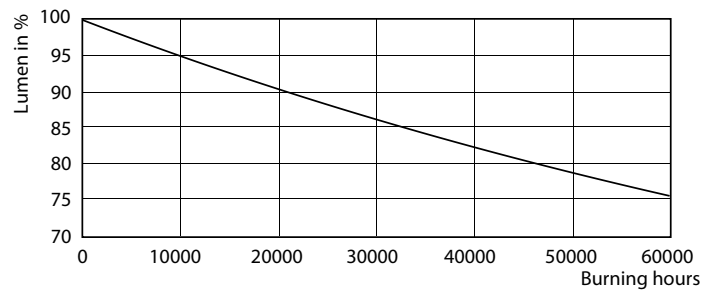

Product data

General Information	
Cap base	GU5.3 [GU5.3]
Nominal lifetime (nom.)	40000 h
Switching cycle	50000X
Technical type	7.2-50W
Light Technical	
Colour Code	940 [CCT of 4,000 K]
Technical Beam Angle (Nom)	60 °
Lamp Luminous Flux 25°C EL (Nom)	480 lm
Luminous intensity (nom.)	440 cd
Colour Designation	Cool White (CW)
Colour Temperature, horizontal (Nom)	4000 K
Lamp Luminous Efficacy EM (Nom)	66.67 lm/W
Colour consistency	<3
Colour Rendering Index,horiz (Nom)	97

MASTER LEDspot ExpertColor LV

Photometric data

Master LEDspot ExpertColor LV 50W GU5.3 940 60D

Lifetime

Master LEDspot ExpertColor LV 50W EZ10 927 10D

Master LEDspot ExpertColor LV 50W EZ10 927 10D