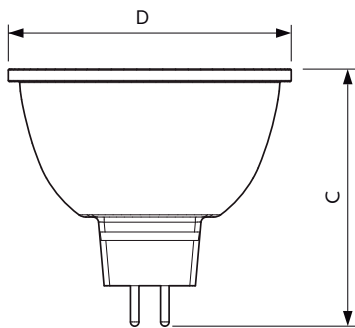

Product data

General Information	
Cap base	GU5.3 [GU5.3]
Nominal lifetime (nom.)	40000 h
Switching cycle	50000X
Technical type	7.2-50W
Light Technical	
Colour Code	940 [CCT of 4,000 K]
Technical Beam Angle (Nom)	60 °
Lamp Luminous Flux 25°C EL (Nom)	480 lm
Luminous intensity (nom.)	440 cd
Colour Designation	Cool White (CW)
Colour Temperature, horizontal (Nom)	4000 K
Lamp Luminous Efficacy EM (Nom)	66.67 lm/W
Colour consistency	<3
Colour Rendering Index,horiz (Nom)	97

EAN/UPC – product	8718696719541
Order code	929001341608
Numerator – quantity per pack	1
Numerator – packs per outer box	10
Material no. (12NC)	929001341608
Net weight (piece)	0.034 kg

Dimensional drawing