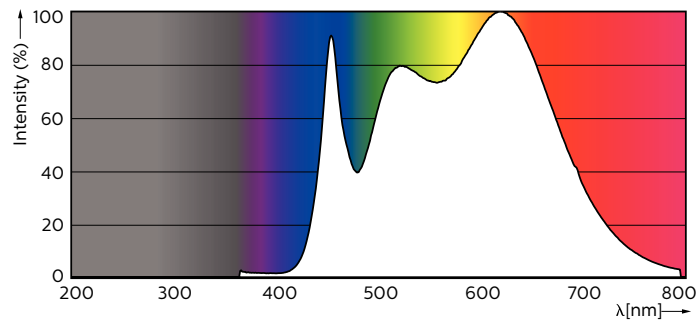

Product data

General Information	
Cap base	GU5.3 [GU5.3]
Nominal lifetime (nom.)	40000 h
Switching cycle	50000X
Technical type	7.2-50W
Light Technical	
Colour Code	940 [CCT of 4,000 K]
Technical Beam Angle (Nom)	60 °
Lamp Luminous Flux 25°C EL (Nom)	480 lm
Luminous intensity (nom.)	440 cd
Colour Designation	Cool White (CW)
Colour Temperature, horizontal (Nom)	4000 K
Lamp Luminous Efficacy EM (Nom)	66.67 lm/W
Colour consistency	<3
Colour Rendering Index,horiz (Nom)	97

MAS LED MR16 ExpertColor 7.2-50W 940 60D

Product	D	C
MASTER LED ExpertColor LED MR16 ExpertColor 7.2-50W 940 60D	50.5 mm	46 mm

Photometric data

Master LEDspot ExpertColor LV 50W EZ10 940 10D

Master LEDspot ExpertColor LV 50W GU5.3 940 60D

MASTER LEDspot ExpertColor LV

Photometric data

Master LEDspot ExpertColor LV 50W GU5.3 940 60D

Lifetime

Master LEDspot ExpertColor LV 50W EZ10 927 10D

Master LEDspot ExpertColor LV 50W EZ10 927 10D