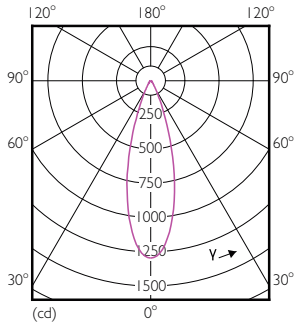

MASTER LEDspot ExpertColor LV

Fotometriska data

LEDspots MR16 7W 927 430lm 35D