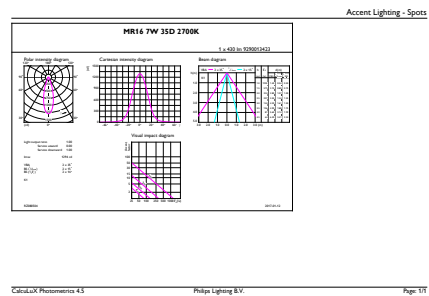

Måttskiss

MR16 12V 6.5-42W 420lm 35D 2700K GU5.3 D

Product	D	C
MASTER LED ExpertColor LED ExpertColor 6.5-35W MR16 927 36D	51 mm	46 mm

Fotometriska data

PAR38 120V 17-90W 1150lm 8D 2700K E26 D

MR16 12V 6.5-42W 420lm 35D 2700K GU5.3 D

MASTER LEDspot ExpertColor LV

Fotometriska data

LEDspots MR16 7W 927 430lm 35D

Livslängd

LEDspots MR16 7W

LEDspots MR16 7W