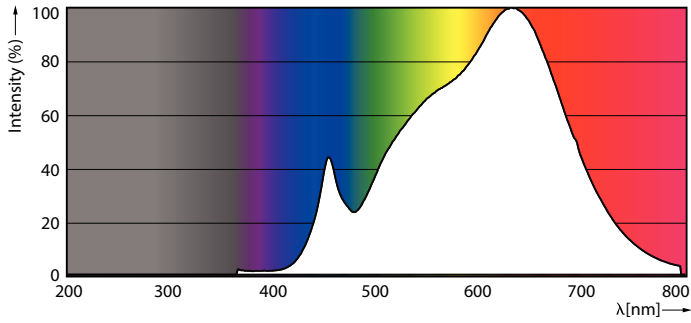

MASTER LEDspot ExpertColor LV

Photometric data

LEDspots MR16 7W 3000K