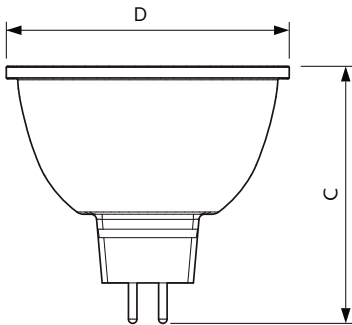

## Dimensional drawing

MR16 12V 6.5-42W 450lm 35D 3000K GU5.3 D

Product	D	C
MASTER LED ExpertColor LED ExpertColor 6.5-35W MR16 930 36D	51 mm	46 mm