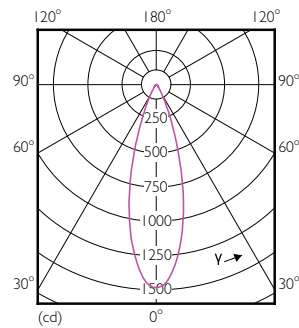

Photometric data

LEDSpots MR16 7W 930 460lm 35D