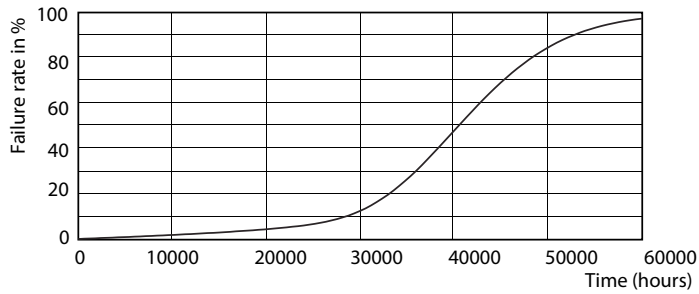

Lifetime

LEDspots MR16 7W