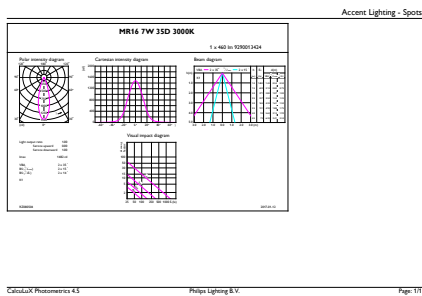

Photometric data

MR16 12V 6.5-42W 450lm 35D 3000K GU5.3 D