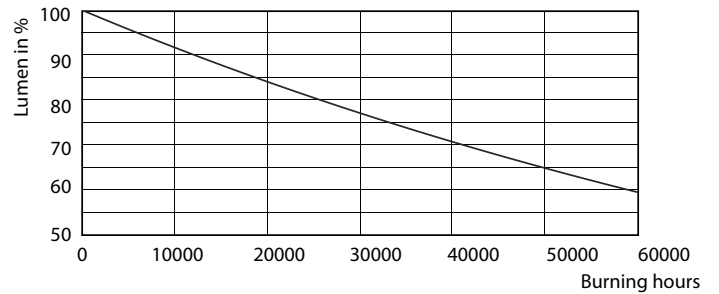

LEDspots MR16 7W