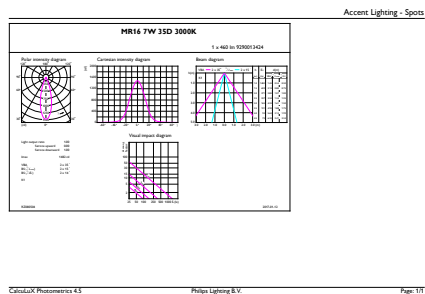

Plano de dimensiones

MR16 12V 6.5-42W 450lm 35D 3000K GU5.3 D

Product	D	C
MASTER LED ExpertColor LED ExpertColor 6.5-35W MR16 930 36D	51 mm	46 mm

Datos fotométricos

MR16 12V 6.5-42W 450lm 35D 3000K GU5.3 D