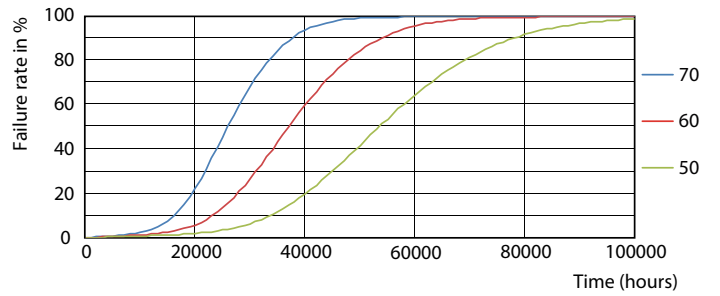

LEDtube PRO 1200mm 14W G13 2000lm