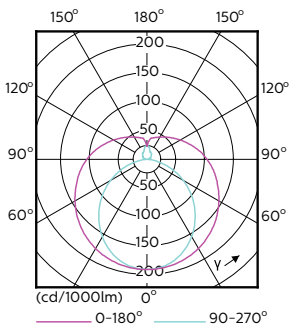

T8

Approbation Marks	UL certificate RoHS compliance DLC compliance
Energy Certifications	DLC Standard
DesignLights Consortium Qualified Product List	-
Product Data	
Order product name	14T8/COR/48-835/IF20/G 10/1
EAN/UPC - Product	046677452759

Order code	470104
Numerator - Quantity Per Pack	1
Numerator - Packs per outer box	10
Material Nr. (12NC)	929001343134
Net Weight (Piece)	0.215 kg
Model Number	9290013431A

Dimensional drawing

A3

Product	D1	D2	A1	A2	A3
14T8/COR/48-835/IF20/G 10/1	25.7 mm	28 mm	1198 mm	1205 mm	1212 mm

14T8 PRO LED/48-3500 IF G 10/1

Photometric data

LEDtube 1200mm 17W G13 2100lm

LEDtube PRO 1200mm 14W G13 835 2000lm

General Uniform Lighting
1:1000

LEDtube PRO 1200mm 14W G13 835 2000lm