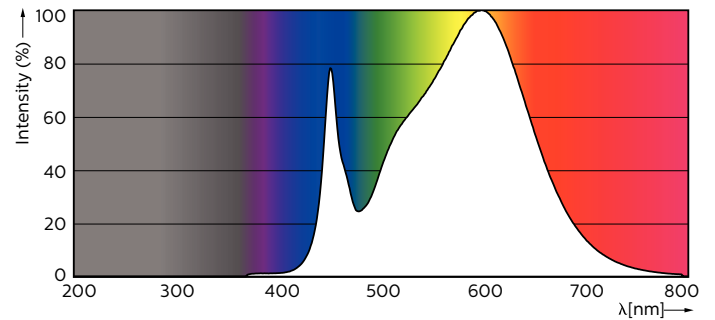

T8

Approbation Marks	UL certificate RoHS compliance DLC compliance
Energy Certifications	DLC Standard
DesignLights Consortium Qualified Product List	-
Product Data	
Order product name	14T8/COR/48-835/IF20/G 10/1
EAN/UPC - Product	046677452759

Order code	470104
Numerator - Quantity Per Pack	1
Numerator - Packs per outer box	10
Material Nr. (12NC)	929001343134
Net Weight (Piece)	0.215 kg
Model Number	9290013431A

Dimensional drawing

A3

Product	D1	D2	A1	A2	A3
14T8/COR/48-835/IF20/G 10/1	25.7 mm	28 mm	1198 mm	1205 mm	1212 mm

14T8 PRO LED/48-3500 IF G 10/1

Photometric data

LEDtube 1200mm 17W G13 2100lm

LEDtube PRO 1200mm 14W G13 835 2000lm

General Uniform Lighting
1:1000

LEDtube PRO 1200mm 14W G13 835 2000lm