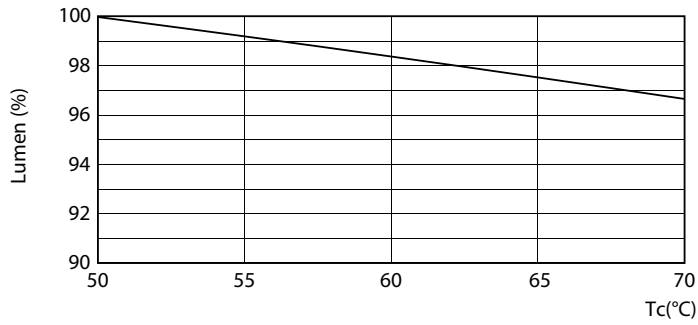

LEDtube PRO 1200mm 14W G13 2000lm

12W G13