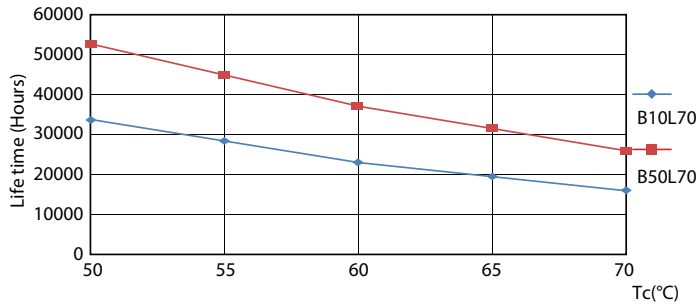

12W G13

12W G13