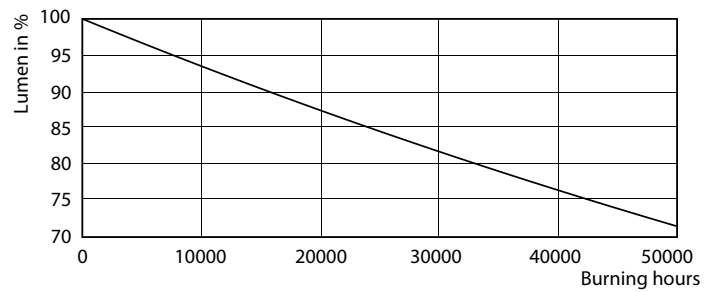

MASTER LEDtube InstantFit HF T5

Photometric data

Lifetime

LEDtube 1500mm 36W G5 5600lm

LEDtube 1500mm 36W G5 5600lm

LEDtube 1200mm 26W G5 3900lm