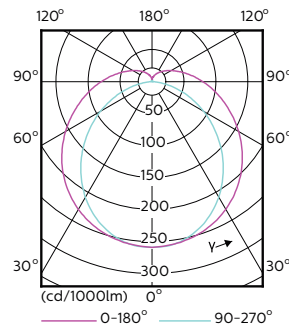

LEDtube 1200mm 26W G5