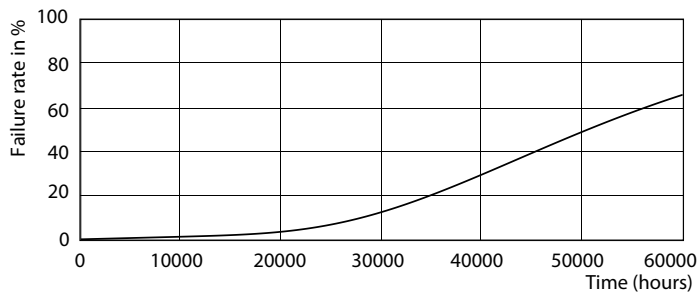

MASTER LEDtube InstantFit HF T5

Photometric data

Lifetime

LEDtube 1500mm 36W G5 5600lm

LEDtube 1500mm 36W G5 5600lm

LEDtube 1200mm 26W G5 3900lm