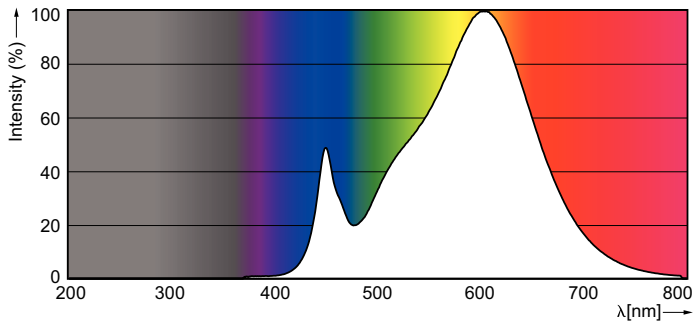

MASTER LEDtube InstantFit HF T5

Photometric data

SDPO_MLEDGA_0039-Spectral Power distribution