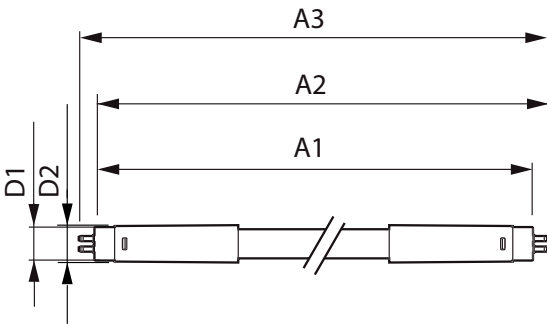

Product data

General Information	
Cap base	G5 [G5]
EU RoHS compliant	Yes
Nominal lifetime (nom.)	50000 h
Switching cycle	50000X

Light Technical	
Colour code	830 [CCT of 3,000 K]
Beam Angle (Nom)	160 °
Luminous flux (nom.)	5200 lm
Correlated Colour Temperature (Nom)	3000 K
Colour consistency	<6
Color rendering index (nom.)	83
LLMF at end of nominal lifetime (nom.)	70 %

Dimensional drawing

TLED 230V 37-80W 5600lm 160D 3000K G5 ND

Product	D1	D2	A1	A2	A3
Master LEDtube HF 1500mm UO 36W 830 T5	15.2 mm	21 mm	1447.8 mm	1454.9 mm	1462 mm

Photometric data

General Information 14 Recycling 14 Page 14