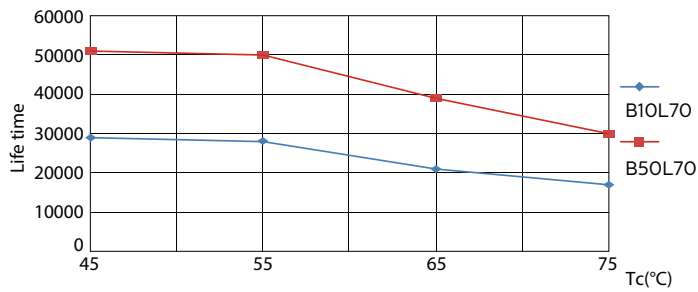

Product data

General Information	
Cap base	G5 [G5]
EU RoHS compliant	Yes
Nominal lifetime (nom.)	50000 h
Switching cycle	50000X

Light Technical	
Colour code	830 [CCT of 3,000 K]
Beam Angle (Nom)	160 °
Luminous flux (nom.)	5200 lm
Correlated Colour Temperature (Nom)	3000 K
Colour consistency	<6
Color rendering index (nom.)	83
LLMF at end of nominal lifetime (nom.)	70 %

LEDtube 1500mm 36W G5 830 5200lm

LEDtube 1200mm 26W G5

MASTER LEDtube InstantFit HF T5

Photometric data

SDPO_MLEDGA_0039-Spectral Power distribution

Lifetime

LEDtube 1500mm 36W G5 5600lm

LEDtube 1500mm 36W G5 5600lm