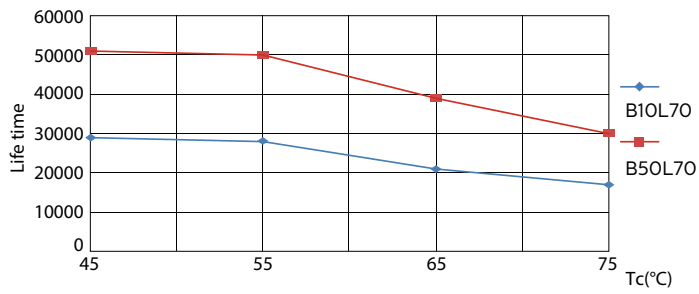

LEDtube 1500mm 36W G5 5600lm

LEDtube 1500mm 36W G5 5600lm

LEDtube 1500mm 36W G5 5600lm