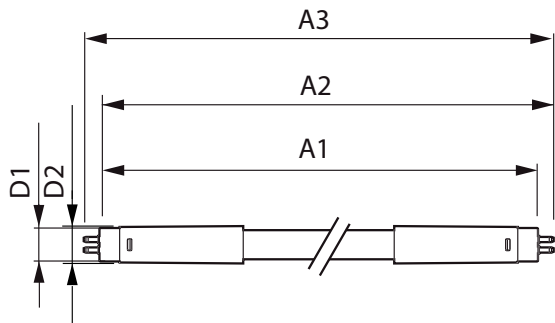

MASTER LEDtube InstantFit HF T5

Approval marks	RoHS compliance CE marking KEMA Keur certificate
Energy Consumption kWh/1000 h	42 kWh
Product Data	
Full product code	871869670603900
Order product name	Master LEDtube HF 1500mm UO 36W 840 T5
EAN/UPC – product	8718696706039

Order code	929001346202
Numerator – quantity per pack	1
Numerator – packs per outer box	10
Material no. (12NC)	929001346202
Net weight (piece)	0.170 kg

Dimensional drawing

Product	D1	D2	A1	A2	A3
Master LEDtube HF 1500mm UO 36W 840 T5	15.2 mm	21 mm	1447.8 mm	1454.9 mm	1462 mm

TLED 230V 37-80W 5600lm 160D 4000K G5 ND

Photometric data