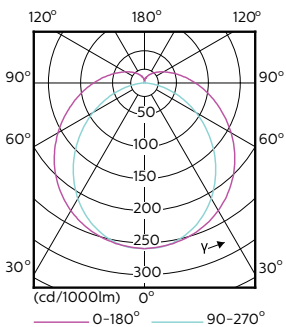

LEDtube 1500mm 36W G5 840 5600lm

LEDtube 1200mm 26W G5