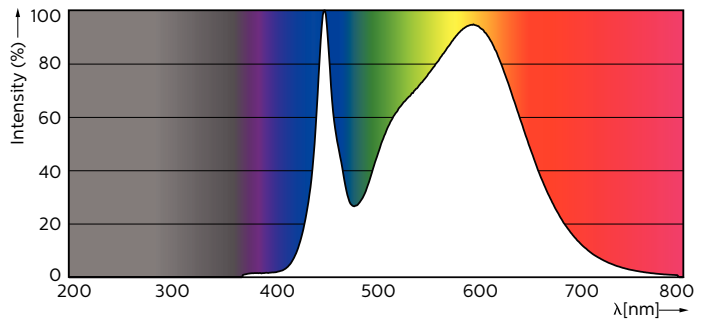

LEDtube 1500mm 36W G5 840 5600lm