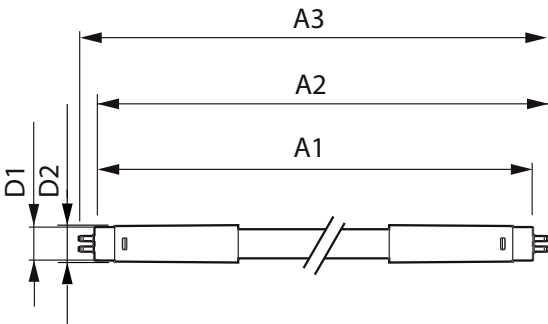

Product data

General Information		Power (Rated) (Nom)	
Cap-Base	G5 [G5]		36 W
Nominal Lifetime (Nom)	50000 h	Lamp Current (Max)	750 mA
Switching Cycle	50000X	Lamp Current (Min)	550 mA
B50L70	50000 h	Starting Time (Nom)	0.5 s
		Warm Up Time to 60% Light (Nom)	0.5 s
		Voltage (Nom)	65-75 V
Light Technical		Temperature	
Color Code	840 [CCT of 4000K]	T-Ambient (Max)	45 °C
Beam Angle (Nom)	160 °	T-Ambient (Min)	-20 °C
Luminous Flux (Nom)	5600 lm	T-Storage (Max)	65 °C
Luminous Flux (Rated) (Nom)	5600 lm	T-Storage (Min)	-40 °C
Rated Beam Angle	160 °		
Correlated Color Temperature (Nom)	4000 K	Controls and Dimming	
Color Consistency	<6	Dimmable	No
Color Rendering Index (Nom)	83		
LLMF At End Of Nominal Lifetime (Nom)	70 %	Mechanical and Housing	
Operating and Electrical		Product Length	1500 mm
Input Frequency	40000-75000 Hz		

Product Data

Full product code	871869670603900
-------------------	-----------------

Order product name	MAS LEDtube HF 1500mm UO 36W 840 T5
EAN/UPC - Product	8718696706039
Order code	929001346202
Numerator - Quantity Per Pack	1
Numerator - Packs per outer box	10
Material Nr. (12NC)	929001346202
Net Weight (Piece)	0.170 kg

Dimensional drawing

TLED 230V 37-80W 5600lm 160D 4000K G5 ND

Product	D1	D2	A1	A2	A3
MAS LEDtube HF 1500mm UO 36W 840 T5	15.2 mm	21 mm	1447.8 mm	1454.9 mm	1462 mm

Photometric data

LEDtube 1500mm 36W G5 840 5600lm