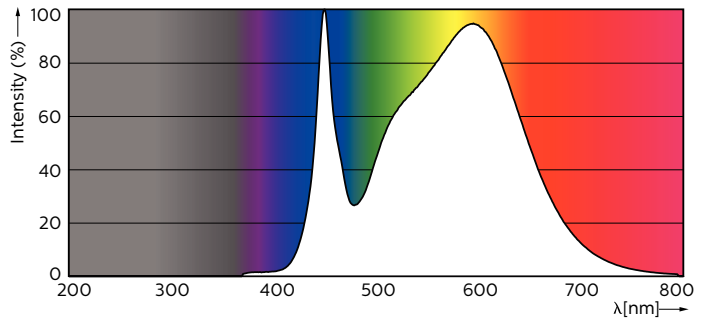

LEDtube 1500mm 36W G5 840 5600lm