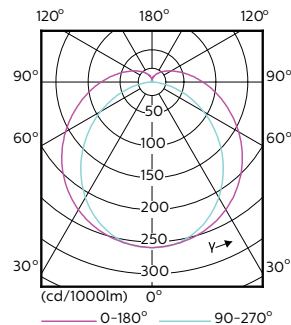

Dimensional drawing

TLED 230V 37-80W 5600lm 160D 6500K G5 ND

Product	D1	D2	A1	A2	A3
MAS LEDtube HF 1500mm UO 36W 865 T5	15.2 mm	21 mm	1447.8 mm	1454.9 mm	1462 mm

Photometric data

LEDtube 1500mm 36W G5 865 5600lm