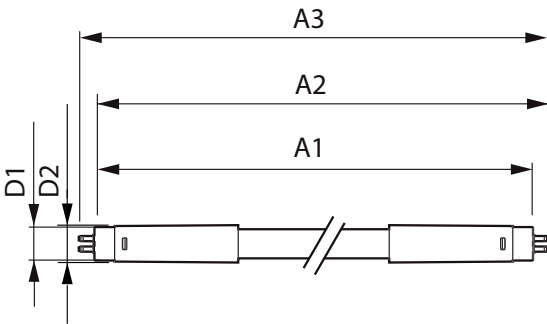

Dimensional drawing

TLED 230V 37-80W 5600lm 160D 6500K G5 ND

Product	D1	D2	A1	A2	A3
MAS LEDtube HF 1500mm UO 36W 865 T5	15.2 mm	21 mm	1447.8 mm	1454.9 mm	1462 mm

Photometric data

LEDtube 1500mm 36W G5 865 5600lm