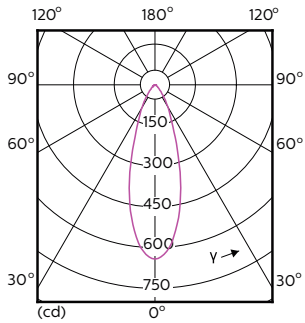

MASTER LEDspot ExpertColor MV

Photometric data

MASTER LEDspot ExpertColor MV 35W GU10 927 36D