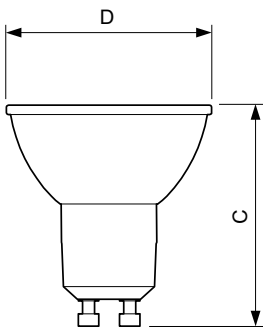

Dimensional drawing

GU10 230V4W-35W 235lm 40D 2700K GU10 Dim

Product	D	C
MASTER LED ExpertColor LED ExpertColor 3.9-35W GU10 927 36D	50 mm	54 mm

Photometric data

MASTER LEDspot ExpertColor MV 35W GU10 927 36D