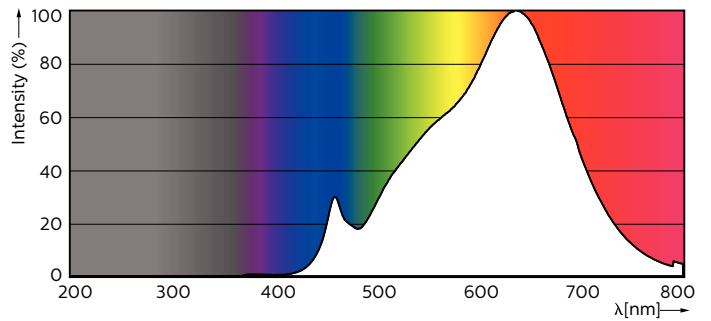

MASTER LEDspot ExpertColor MV 35W GU10 927 36D

MASTER LEDspot ExpertColor MV 35W GU10 927 36D