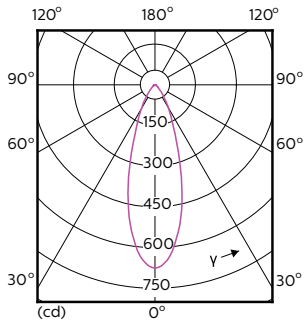

MASTER LEDspot ExpertColor MV

Photometric data

MASTER LEDspot ExpertColor MV 35W GU10 930 36D