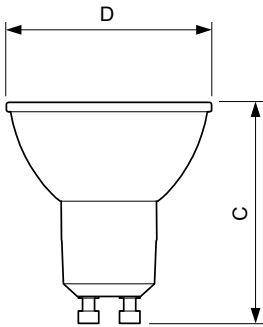

Dimensional drawing

GU10 230V4W-35W 245lm 40D 3000K GU10 Dim

Product	D	C
MASTER LED ExpertColor LED ExpertColor 3.9-35W GU10 930 36D	50 mm	54 mm

Photometric data

MASTER LEDspot ExpertColor MV 35W GU10 930 36D