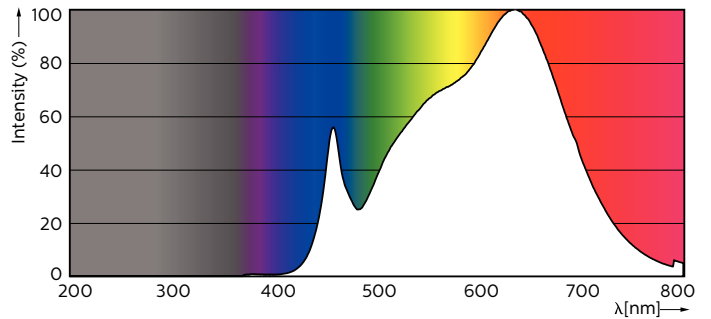

Product data

General Information	
Cap-Base	GU10 [GU10]
RoHS mark	RoHS mark
Nominal Lifetime (Nom)	40000 h
Switching Cycle	50000X
Technical Type	3.9-35W
Light Technical	
Colour Code	930 [CCT of 3000K]
Beam Angle (Nom)	36 °
Luminous Flux (Nom)	280 lm
Luminous Flux (Rated) (Nom)	280 lm
Luminous Intensity (Nom)	560 cd
Colour Designation	White (WH)
Rated Beam Angle	36 °
Colour Temperature, horizontal (Nom)	3000 K

Luminous Efficacy (rated) (Nom)	71.00 lm/W
Color Consistency	<3
Colour Rendering Index horiz (Nom)	97
LLMF At End Of Nominal Lifetime (Nom)	70 %
Luminous Flux in 90° Cone (Rated)	280 lm
Operating and Electrical	
Input Frequency	50 to 60 Hz
Power (Rated) (Nom)	3.9 W
Lamp Current (Nom)	22 mA
Wattage Equivalent	35 W
Starting Time (Nom)	0.5 s
Warm Up Time to 60% Light (Nom)	0.5 s
Power Factor (Nom)	0.8
Voltage (Nom)	220-240 V

Dimensional drawing

GU10 230V4W-35W 245lm 40D 3000K GU10 Dim

Product	D	C
MASTER LED ExpertColor LED ExpertColor 3.9-35W GU10 930 36D	50 mm	54 mm

Photometric data

MASTER LEDspot ExpertColor MV 35W GU10 930 36D

MASTER LEDspot ExpertColor MV 35W GU10 930 36D

MASTER LEDspot ExpertColor MV

Photometric data

MASTER LEDspot ExpertColor MV 35W GU10 930 36D

Lifetime

MASTER LEDspot ExpertColor MV 35W GU10 25D

MASTER LEDspot ExpertColor MV 35W GU10 25D