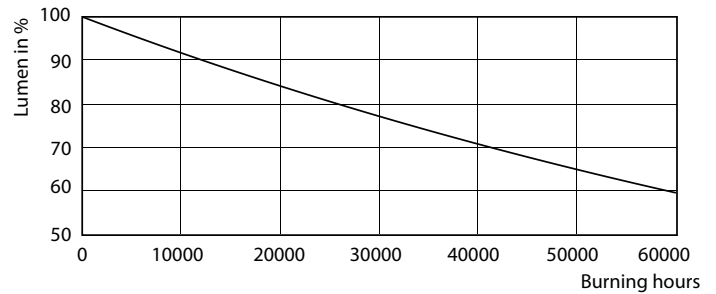

Product data

General Information		LLMF at end of nominal lifetime (nom.) 70 %	
Cap base	GU10 [GU10]	Luminous Flux in 90° Cone (Rated)	355 lm
Nominal lifetime (nom.)	40000 h	Operating and Electrical	
Switching cycle	50000X	Input frequency	50 to 60 Hz
Technical type	5.5-50W	Power (Rated) (Nom)	5.5 W
Light Technical		Lamp current (nom.)	30 mA
Colour code	927	Wattage equivalent	50 W
Beam Angle (Nom)	36 °	Starting time (nom.)	0.5 s
Luminous flux (nom.)	355 lm	Warm-up time to 60% light (nom.)	0.5 s
Luminous intensity (nom.)	800 cd	Power factor (nom.)	0.8
Colour designation	Warm white (WW)	Voltage (Nom)	220-240 V
Correlated colour temperature (nom.)	2700 K	Temperature	
Luminous efficacy (rated) (nom.)	64.55 lm/W	T-Case maximum (nom.)	80 °C
Colour consistency	<3		
Color rendering index (nom.)	97		

MASTER LEDspot ExpertColor MV 50W GU10 927 36D

MASTER LEDspot ExpertColor MV

Photometric data

MASTER LEDspot ExpertColor MV 50W GU10 927 36D

Lifetime

MASTER LEDspot ExpertColor MV 35W GU10 25D

MASTER LEDspot ExpertColor MV 35W GU10 25D