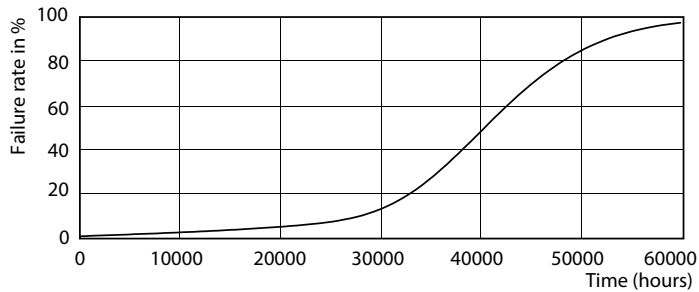

Product data

General Information		LLMF at end of nominal lifetime (nom.) 70 %	
Cap base	GU10 [GU10]	Luminous Flux in 90° Cone (Rated)	355 lm
Nominal lifetime (nom.)	40000 h	Operating and Electrical	
Switching cycle	50000X	Input frequency	50 to 60 Hz
Technical type	5.5-50W	Power (Rated) (Nom)	5.5 W
Light Technical		Lamp current (nom.)	30 mA
Colour code	927	Wattage equivalent	50 W
Beam Angle (Nom)	36 °	Starting time (nom.)	0.5 s
Luminous flux (nom.)	355 lm	Warm-up time to 60% light (nom.)	0.5 s
Luminous intensity (nom.)	800 cd	Power factor (nom.)	0.8
Colour designation	Warm white (WW)	Voltage (Nom)	220-240 V
Correlated colour temperature (nom.)	2700 K	Temperature	
Luminous efficacy (rated) (nom.)	64.55 lm/W	T-Case maximum (nom.)	80 °C
Colour consistency	<3		
Color rendering index (nom.)	97		

MASTER LEDspot ExpertColor MV 50W GU10 927 36D

MASTER LEDspot ExpertColor MV

Photometric data

MASTER LEDspot ExpertColor MV 50W GU10 927 36D

Lifetime

MASTER LEDspot ExpertColor MV 35W GU10 25D

MASTER LEDspot ExpertColor MV 35W GU10 25D