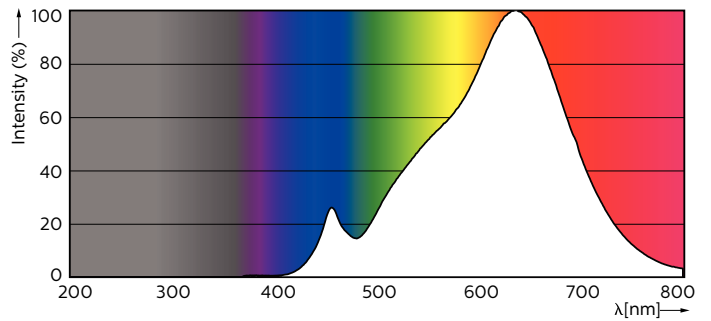

MASTER LEDspot ExpertColor MV 50W GU10 927 36D

MASTER LEDspot ExpertColor MV 50W GU10 927 36D