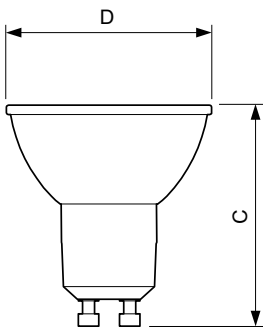

Product data

General Information		LLMF at end of nominal lifetime (nom.) 70 %	
Cap base	GU10 [GU10]	Luminous Flux in 90° Cone (Rated)	355 lm
Nominal lifetime (nom.)	40000 h	Operating and Electrical	
Switching cycle	50000X	Input frequency	50 to 60 Hz
Technical type	5.5-50W	Power (Rated) (Nom)	5.5 W
Light Technical		Lamp current (nom.)	30 mA
Colour code	927	Wattage equivalent	50 W
Beam Angle (Nom)	36 °	Starting time (nom.)	0.5 s
Luminous flux (nom.)	355 lm	Warm-up time to 60% light (nom.)	0.5 s
Luminous intensity (nom.)	800 cd	Power factor (nom.)	0.8
Colour designation	Warm white (WW)	Voltage (Nom)	220-240 V
Correlated colour temperature (nom.)	2700 K	Temperature	
Luminous efficacy (rated) (nom.)	64.55 lm/W	T-Case maximum (nom.)	80 °C
Colour consistency	<3		
Color rendering index (nom.)	97		

Product Data

Full product code	871869670767800
-------------------	-----------------

Order product name	MASTER LED ExpertColor LED ExpertColor 5.5-50W GU10 927 36D
EAN/UPC – product	8718696707678
Order code	70767800
Numerator – quantity per pack	1
Numerator – packs per outer box	10
Material no. (12NC)	929001347302
Net weight (piece)	0.038 kg

Dimensional drawing

GU10 230V5.5W-50W345lm40D 2700K GU10 Dim

Product	D	C
MASTER LED ExpertColor LED ExpertColor 5.5-50W GU10 927 36D	50 mm	54 mm

Photometric data

MASTER LEDspot ExpertColor MV 50W GU10 927 36D