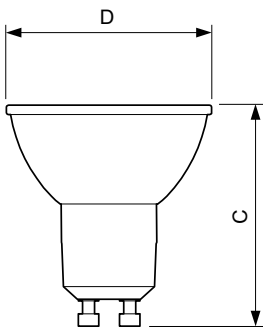

## Dimensional drawing

GU10 230V5.5W-50W345lm40D 2700K GU10 Dim

Product	D	C
MASTER LED ExpertColor LED ExpertColor 5.5-50W GU10 927 36D	50 mm	54 mm