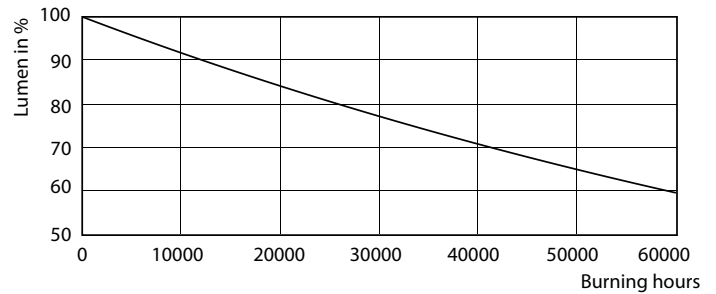

MASTER LEDspot ExpertColor MV 35W GU10 25D