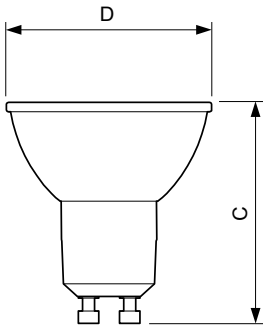

Product data

General Information	
Cap base	GU10 [GU10]
EU RoHS compliant	Yes
Nominal lifetime (nom.)	40000 h
Switching cycle	50000X
Technical type	5.5-50W
Light Technical	
Colour code	930 [CCT of 3,000 K]
Beam Angle (Nom)	36 °
Luminous flux (nom.)	405 lm
Luminous intensity (nom.)	800 cd
Colour designation	White (WH)
Correlated Colour Temperature (Nom)	3000 K
Luminous efficacy (rated) (nom.)	73.64 lm/W
Colour consistency	<3

Dimensional drawing

GU10 230V5.5W-50W350lm40D 3000K GU10 Dim

Product	D	C
MASTER LED ExpertColor LED ExpertColor 5.5-50W GU10 930 36D	50 mm	54 mm

Photometric data

MASTER LEDspot ExpertColor MV 50W GU10 930 36D