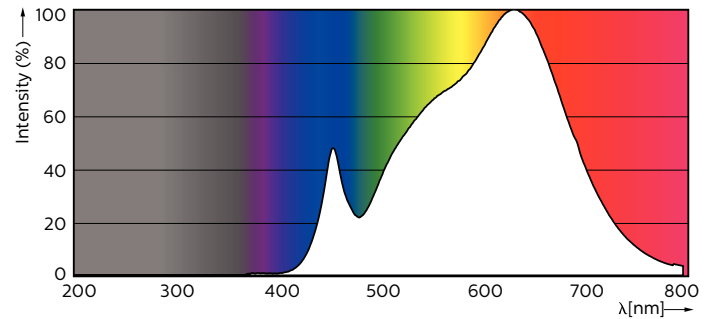

Product data

General Information	
Cap base	GU10 [GU10]
EU RoHS compliant	Yes
Nominal lifetime (nom.)	40000 h
Switching cycle	50000X
Technical type	5.5-50W
Light Technical	
Colour code	930 [CCT of 3,000 K]
Beam Angle (Nom)	36 °
Luminous flux (nom.)	405 lm
Luminous intensity (nom.)	800 cd
Colour designation	White (WH)
Correlated Colour Temperature (Nom)	3000 K
Luminous efficacy (rated) (nom.)	73.64 lm/W
Colour consistency	<3

Color rendering index (nom.)	97
LLMF at end of nominal lifetime (nom.)	70 %
Luminous Flux in 90° Cone (Rated)	375 lm
Operating and Electrical	
Input frequency	50 to 60 Hz
Power (Rated) (Nom)	5.5 W
Lamp current (nom.)	30 mA
Wattage equivalent	50 W
Starting time (nom.)	0.5 s
Warm-up time to 60% light (nom.)	0.5 s
Power factor (nom.)	0.8
Voltage (Nom)	220-240 V

Dimensional drawing

GU10 230V5.5W-50W350lm40D 3000K GU10 Dim

Product	D	C
MASTER LED ExpertColor LED ExpertColor 5.5-50W GU10 930 36D	50 mm	54 mm

Photometric data

MASTER LEDspot ExpertColor MV 50W GU10 930 36D

MASTER LEDspot ExpertColor MV 50W GU10 930 36D

MASTER LEDspot ExpertColor MV

Photometric data

MASTER LEDspot ExpertColor MV 50W GU10 930 36D

Lifetime

MASTER LEDspot ExpertColor MV 35W GU10 25D

MASTER LEDspot ExpertColor MV 35W GU10 25D