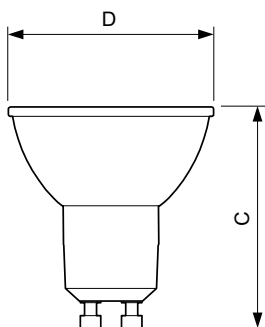

Måttskiss

GU10 230V4W-35W 275lm 36D 3000K GU10 Dim

Product	D	C
MAS LED spot VLE D 3.7-35W GU10 930 36D	50 mm	54 mm

Fotometriska data

MASTER LEDspotMV 35W GU10 930 36D 270lm

MASTER LEDspotMV 35W GU10 930 36D 270lm